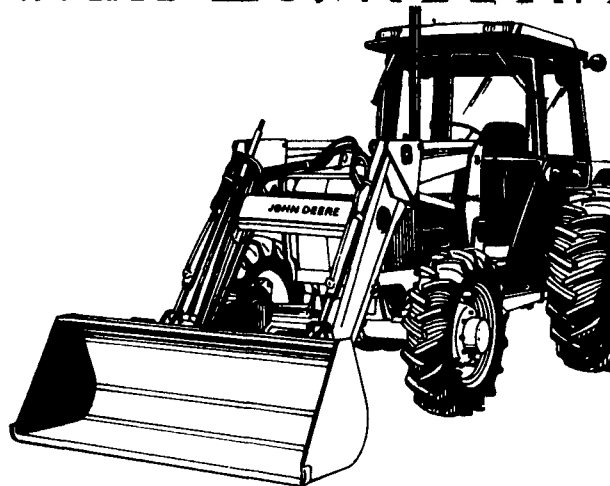

# Top Fuel Efficiency? In a 40- to 60-hp tractor it's John Deere.

Need a tractor in the 40- to 60-hp range that delivers exceptional fuel economy and lugging ability? You need a John Deere 40-hp 1250, a new 50-hp 1450, or a new 60-hp 1650 Tractor. These tractors offer test-proved\* fuel economy, lugging ability and base-price features most comparable tractors don't. New John Deere Powr-Pack™ engines with Powr-Chamber™ design get more usable power out of every drop of fuel. These tractors also feature power steering, hydraulic wet-disk brakes, 9 forward and 2 reverse speeds, independent PTO, 3-point hitch and adjustable seat. And to make the tractors even more efficient in tough conditions, mechanical front-wheel drive is available. Stop in soon for full details on the tractor you deserve, at a price you can afford.

\*For a free copy of Nebraska Test No. 1437 (1250 Tractor), 1505 (1450) or 1506 (1650), send a self-addressed envelope to Deere & Co., Dept. 870, John Deere Road, Moline, IL 61265.

## LOADER FOR MFWD TRACTORS

Get a John Deere self-leveling 245 Loader for work with your mechanical-front-wheel-drive tractor, 55 to 75 hp

Clean up mucky feedlots early this spring with a John Deere 245 Loader mounted on a John Deere MFWD tractor from 55 to 75 hp. High-profile loader design provides plenty of clearance for large front tires.

Move plenty of manure and materials fast with the 245 Loader. Lift capacity is 2370 pounds, with a maximum lift height of 11 feet 5 inches. Self-leveling bucket helps reduce spills for fast work.

Get single-lever control — you command loader functions with just one lever. Forty degrees of bucket rollback lets you get a full bucket every time. Enjoy Quik-Tatch™ mounting.