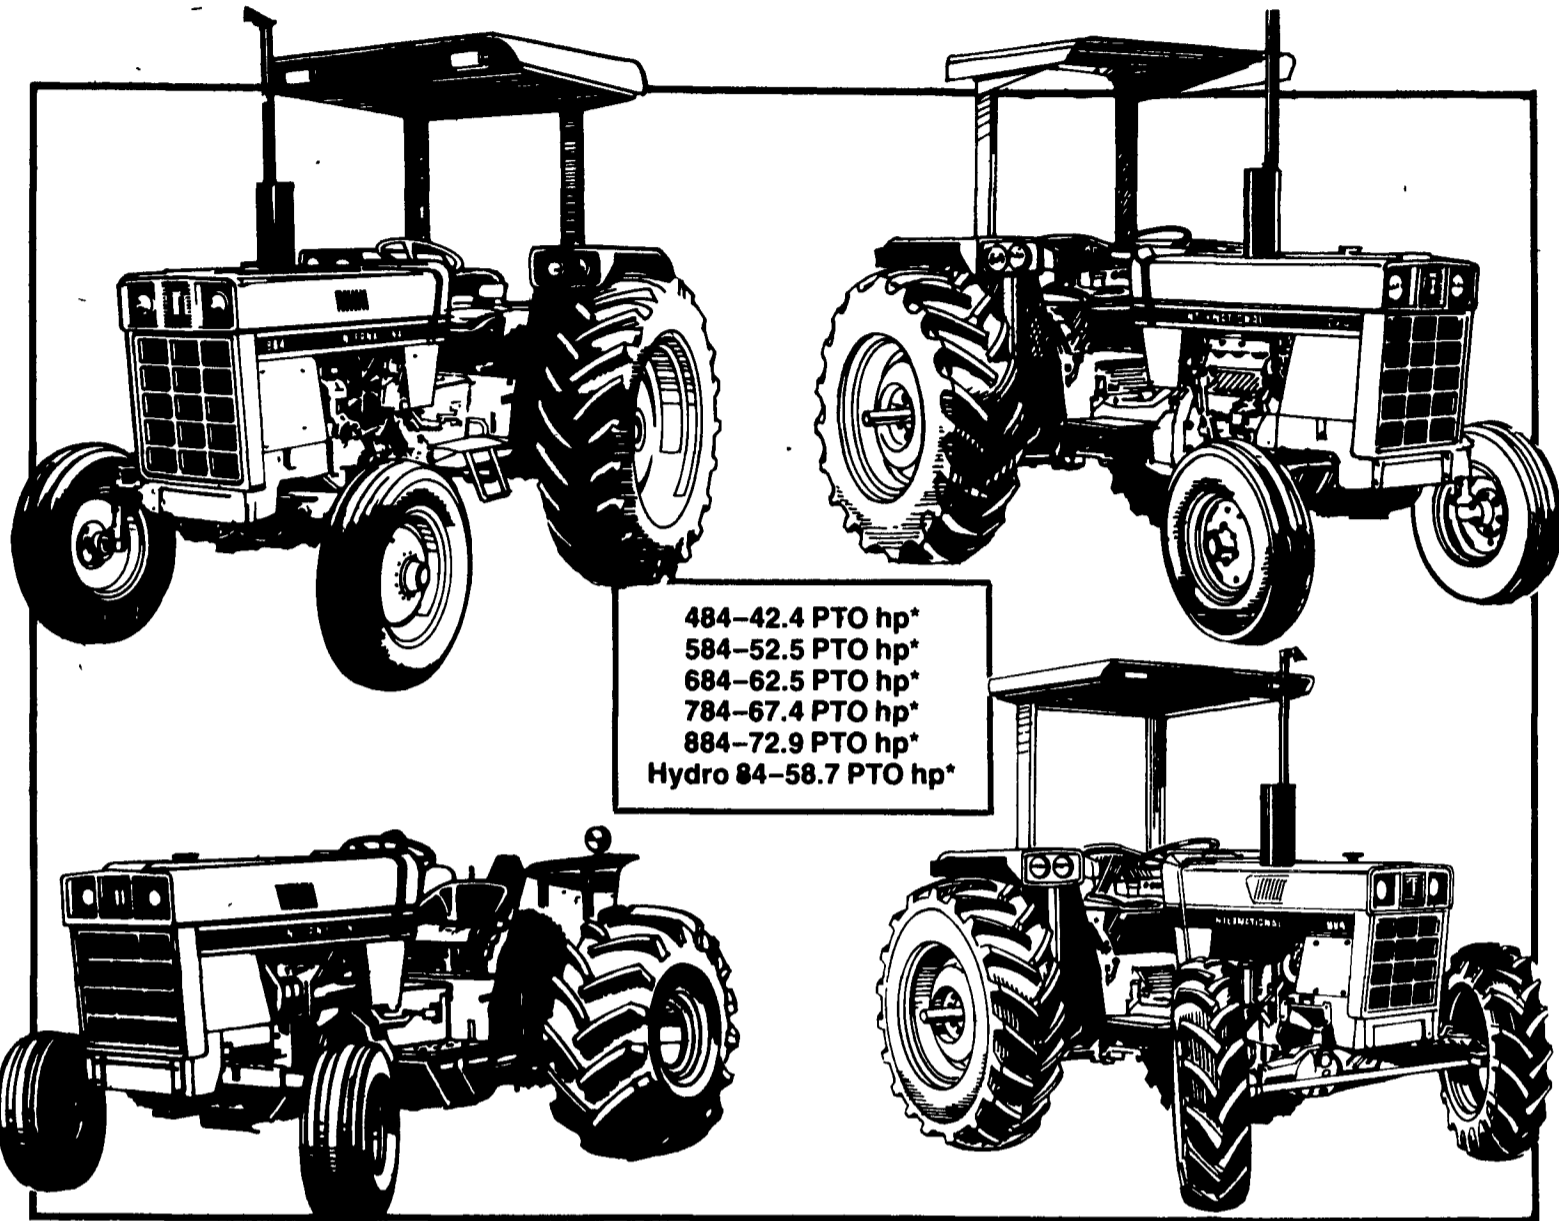

International® Series 84 Tractors

484—42.4 PTO hp*
584—52.5 PTO hp*
684—62.5 PTO hp*
784—67.4 PTO hp*
884—72.9 PTO hp*
Hydro 84—58.7 PTO hp*

IH has 22 ways to meet your mid-sized power needs

If you're looking for a tractor in the 42 to 72 hp class, come in and check out the one you need from the big International Series 84 line. No other manufacturer has a tractor line that offers so many models with so many standard features. Check them out today. Utility, row-crop, low profile and all-wheel drive models.

- Economical IH built 4-cylinder diesel engines (3-cylinder in 484).
- 16F/8R on 884, optional on 784 and 684. All other models equipped with 8F/4R. Hydro model also available.
- Big capacity hydraulic system.
- Torsion bar draft sensing 3-point hitch.
- Power steering, differential lock and deluxe suspension seat with wrap-around backrest all standard.