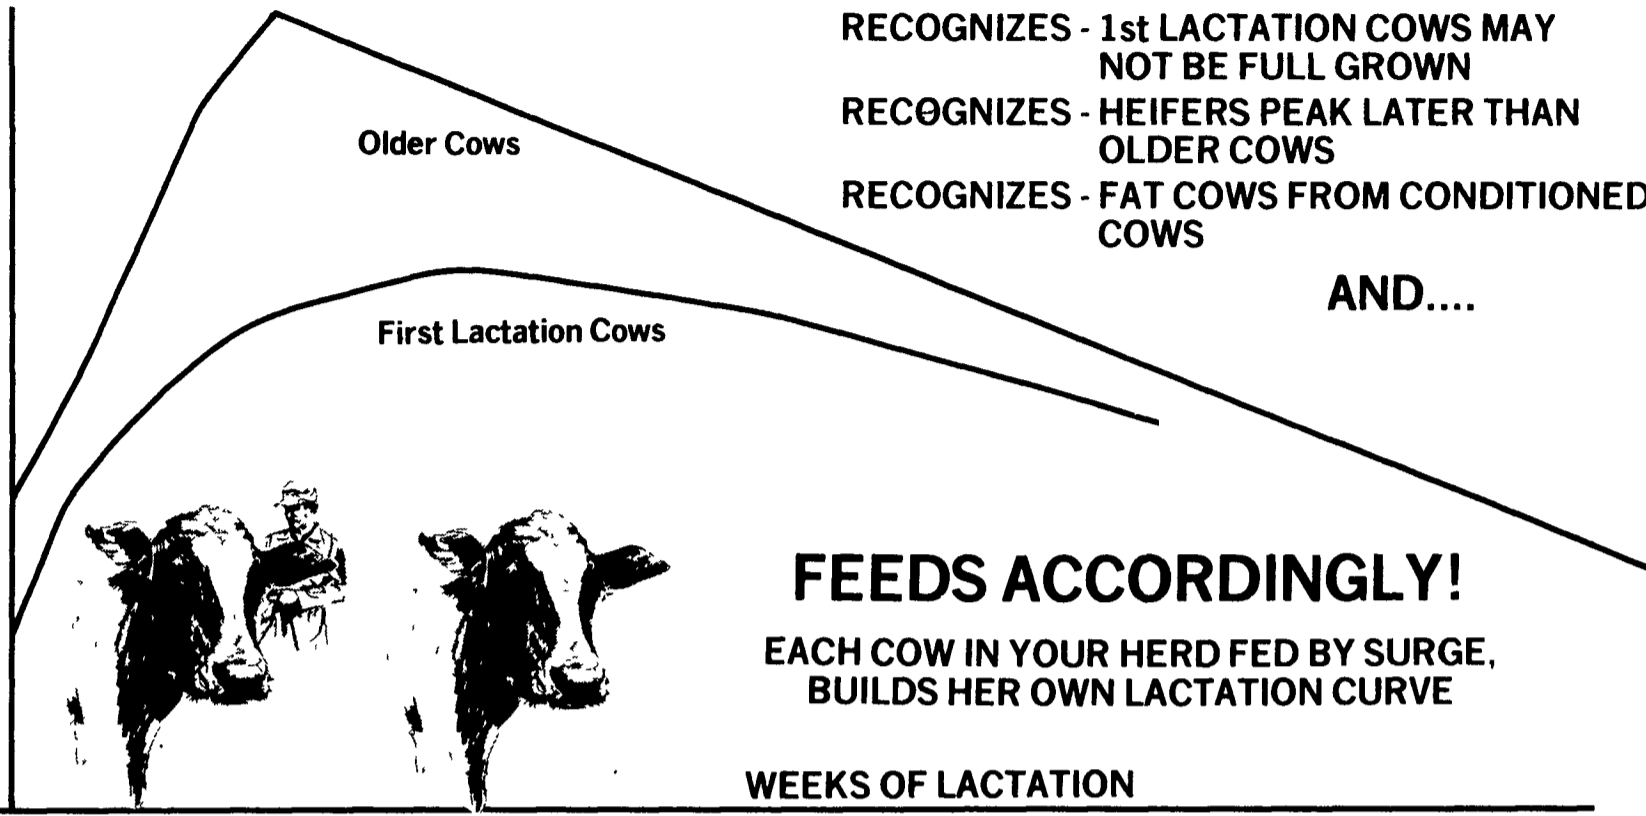

INFARMATION FEED MANAGER

Computerized FEED MANAGEMENT SYSTEM!

DAILY MILK YIELD

- RECOGNIZES - 1st LACTATION COWS FROM OLDER LACTATING COWS
- RECOGNIZES - 1st LACTATION COWS MAY NOT BE FULL GROWN
- RECOGNIZES - HEIFERS PEAK LATER THAN OLDER COWS
- RECOGNIZES - FAT COWS FROM CONDITIONED COWS

AND....

FEEDS ACCORDINGLY!

EACH COW IN YOUR HERD FED BY SURGE,
BUILDS HER OWN LACTATION CURVE

WEEKS OF LACTATION

Longacre

602 MAIN STREET BALLY, PA 19503
215-845-2261

First Class Cooling!
First Class Cooling!
First Class Cooling!
First Class Cooling!
First Class Cooling!
First Class Cooling!
First Class Cooling!