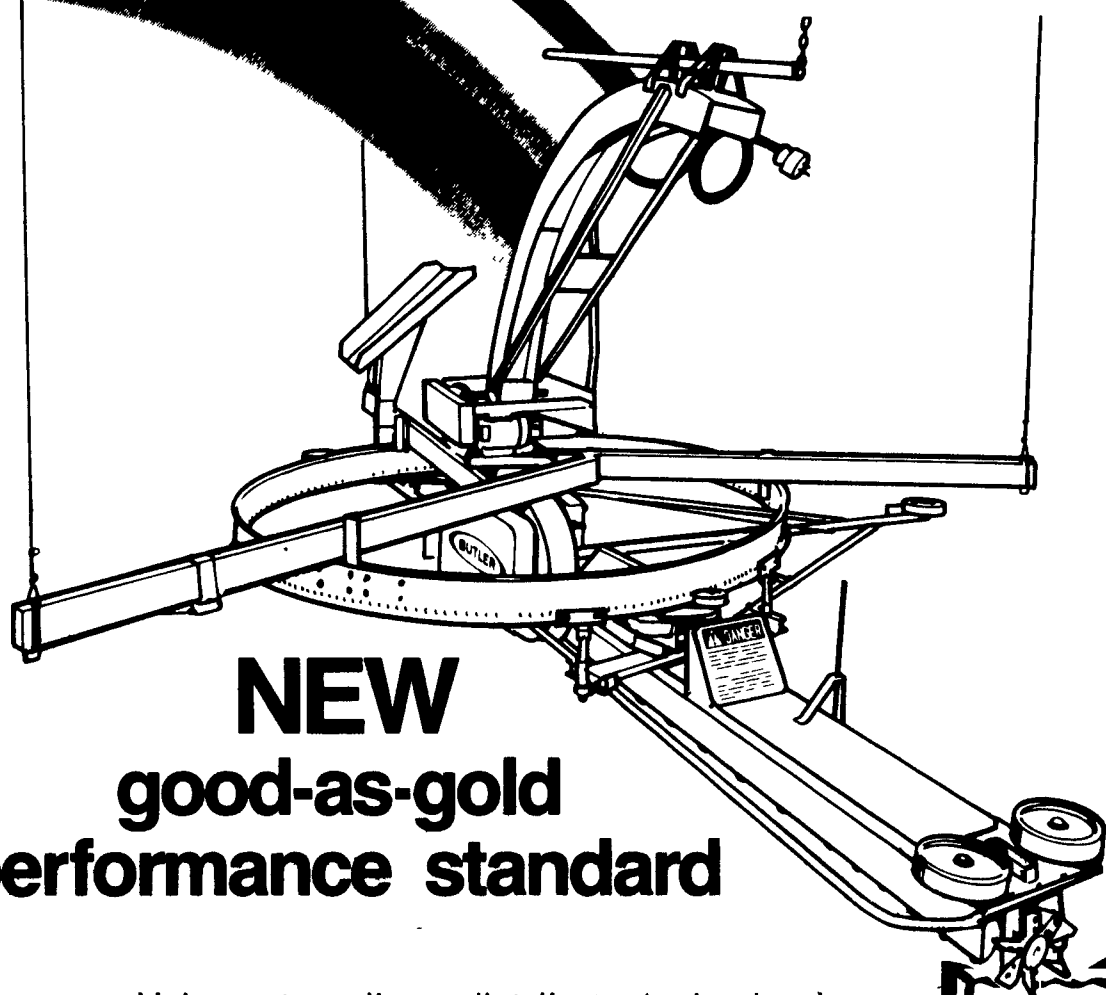

**Livestock
Systems**
Full line... full time performance leaders

Introducing
VOLUMASTER™
SILAGE DISTRIBUTOR / UNLOADER
from the leader

NEW
good-as-gold
performance standard

The new Volumaster silage distributor/unloader is like finding the end of the rainbow in your silo. It's a whole new machine from the company that invented and perfected ring drive unloaders. By combining the best of the Butler/Jamesway Volumatic® III system with 25 new features, the Volumaster system provides total performance for cost-effective feeding management.

Greater capacity, for example, means reduced storage cost per ton. The Volumaster system's motorized distribution evenly packs 19% more silage into the silo than with no distribution, 8% more than non-powered distributors. Then, new big-volume unloading features throw silage out faster.