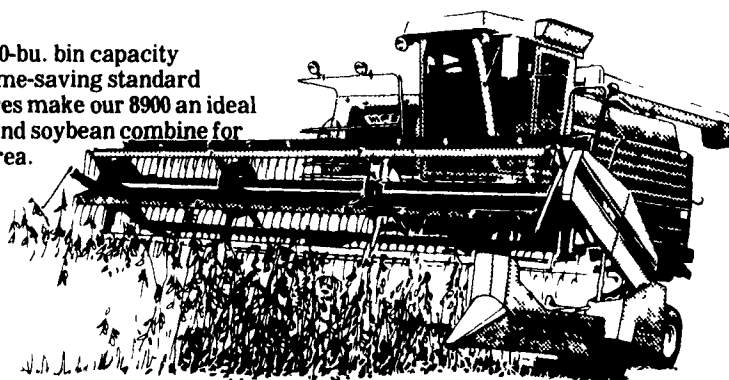

The White Farm PFA works full-time — in both forward and reverse. You also get adjustable tread and excellent crop clearance for late season work in most rows widths.

Take a 2-135, 2-155 or 2-180 with PFA for a test drive around the lot. You'll quickly see why the White Farm shortcut means real savings.

The 8900 Harvest Boss®

Big 170-bu. bin capacity and time-saving standard features make our 8900 an ideal corn and soybean combine for this area.

**Our biggest
conventional
for corn
and soybeans.**

Most years, the quicker you get your corn and soybeans out the better. That's why an 8900 Harvest Boss® combine from White Farm Equipment Company makes so much sense.