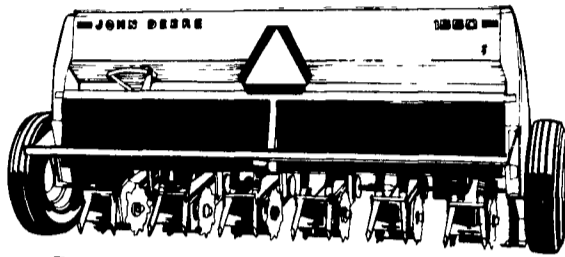

Time-Mizer Self-Propelled feature big engine horsepower for greater productivity

**JD 5820 FORAGE HARVESTER**  
290 HP

**BUY THIS MACHINE FOR \$8000<sup>00</sup> LESS THAN A CURRENT PRICED MACHINE**

Plus Waiver of Finance Until September 1, 1985

or \$5,025.00 Cash Discount In Lieu of Waiver

**Boost beef profits**

Renovate pasture in one pass with this Power-Till™ seeder

**JD 1550 POWER-TILL™ SEEDER**  
540 RPM With Grass Seed Attachment And

Firming Wheels

**\$9480<sup>00</sup>**

**Accurate depth**

**MAX EMERGE CORN PLANTER**

Max-Emerge™ planters assure accurate depth and good seed/soil contact

Check out depth-gauging wheels that hug the opener disks. Tru-Vee openers that accurately shape the seed trench, and angled wheels that firm soil around instead of over the seed.