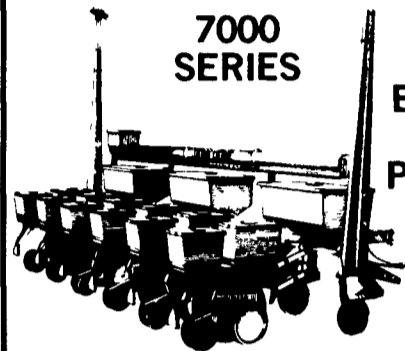

or \$5,025.00 Cash Discount In Lieu of Waiver

**Boost beef profits**

Renovate pasture in one pass with this Power-Till™ seeder

**JD 1550 POWER-TILL™ SEEDER**  
540 RPM With Grass Seed Attachment And

Firming Wheels

**\$9480<sup>00</sup>**

**Accurate depth**

**MAX EMERGE CORN PLANTER**

Max-Emerge™ planters assure accurate depth and good seed/soil contact

Check out depth-gauging wheels that hug the opener disks. Tru-Vee openers that accurately shape the seed trench, and angled wheels that firm soil around instead of over the seed.

- JD 7000 DEMO, 4 Row Reg., Fully Equipped w/Heavy Duty Coulters ..... \$8000.00
- JD 7000 DEMO, 6 Row Conservation, Fully Equipped, Frame-Mounted Coulters & Cast Ion Closing Wheels..... \$12,750.00

**LEVEL YOUR SLOPES**