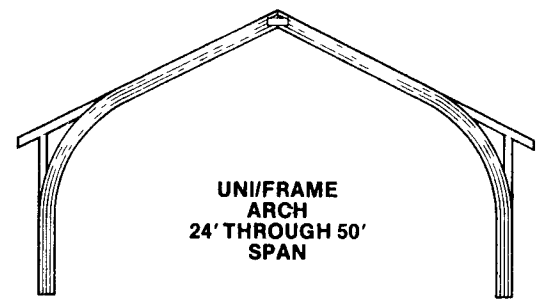

Livestock Barn Prices

- 10'x16' \$1030
- 10'x20' \$1325
- 12'x16' \$1245
- 12'x20' \$1435

Call For Prices On Other Sizes

Economy Barn Prices

- 6'x8' \$360
- 8'x12' \$490
- 10'x12' \$595
- 10'x20' \$820
- 12'x14' \$760
- 12'x24' \$1150

Call For Prices On Other Sizes

ARCHITECTURAL APPEARANCE GRADE & COMMERCIAL GRADE SOUTHERN YELLOW PINE WOOD BEAMS

NARROW & WIDE SPANS UP TO 80' SPAN

PRODUCTS WE MANUFACTURE AND STOCK

- * Treated Lumber
- * Agri Doors & Windows
- * Corn Cribbing
- * Flooring & Decking
- * Mini Barns

**ROOFING & SIDING
FULL LINE OF ACCES.**

STRONGER THAN SOLID WOOD BEAMS. THEY RESIST CHECKING & TWISTING BECAUSE THEY ARE FABRICATED FROM KILN-DRIED LUMBER.

LAMINATED WOOD BEAM FOR STRENGTH & BEAUTY. LENGTHS TO 60' LONG SHIPPED WITH A FACTORY-APPLIED WATER-REPELLENT SEALER ALSO CAN PAPER WRAP FOR PROTECTION FROM ELEMENTS.