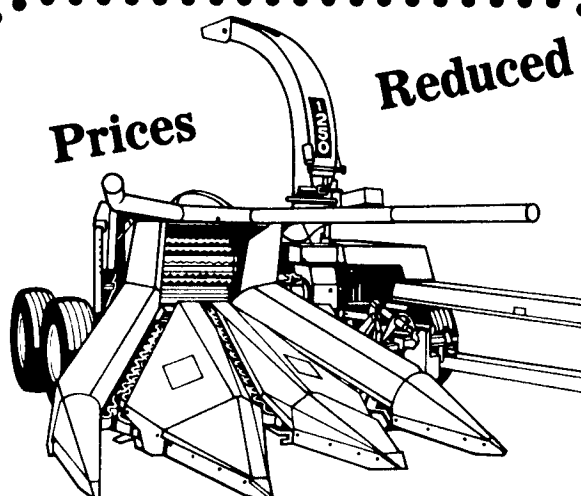

Can't Afford New... HERE IT IS IN GOOD USED

Super Capacity!

GEHL®

- Used Gehl Model CB1250 Chopper w/2 Row Cornhead & 7 Ft. Hay Pickup
  ~~$13,800~~ **$11,900**
- Used Gehl Model CB1200 Chopper w/New 2 Row Cornhead 38" Adjustable
  ~~$8,950~~ **$7,950**

SPECIAL ON NEW FRONT TRACTOR TIRES

1100 x 16 -	8 Ply	$98.50
1100 x 16 -	6 Ply	$79.00
600 x 16 -	4 Ply	$41.00
9.5 x 15 -	6 Ply	$63.00

BINKLEY & HURST BROS., INC.

133 Rothsville Station Rd., Lititz, PA 17543
Located 1/2 Mile North of Rothsville
PH: 717-626-4705
Hours: Mon.-Fri. 7 A.M. - 5 P.M.;
Sat. 7 A.M. - 11:30 A.M. Sun. Closed - Lord's Day