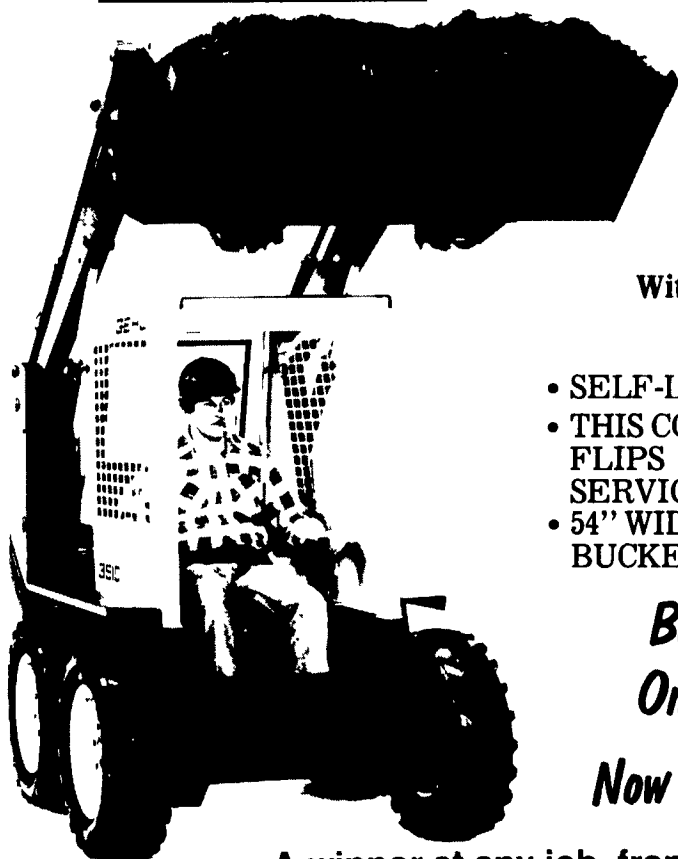

SPECIAL! Price Reduced

BRAND NEW GEHL MODEL 3510

SKID LOADER

With Ford Gas Water-Cooled
24 HP Engine

- SELF-LEVELING LOADER
- THIS COMPLETE CAGE FLIPS UP FOR EASY SERVICE
- 54" WIDE x 68" HIGH W/54" BUCKET

Buy All This For
Only ~~$10,850⁰⁰~~

Now Only **$9,850⁰⁰**

A winner at any job, from start to finish

Price Void After Oct. 10, 1984

Don't Miss This Deal!