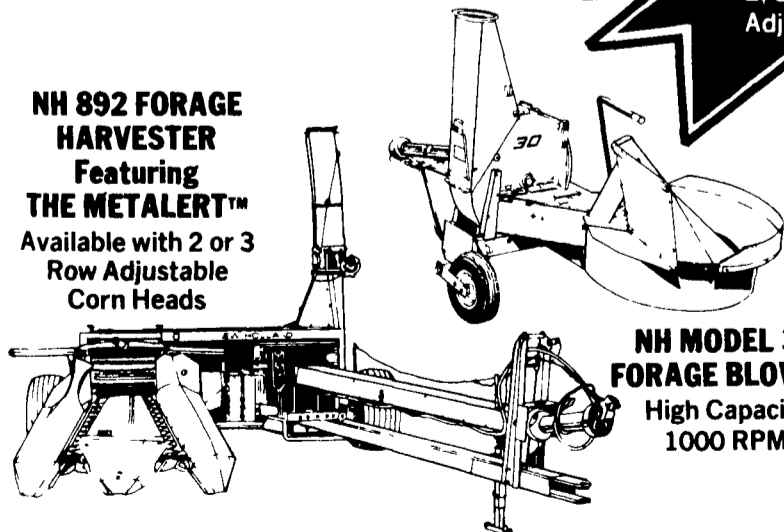

There's no competition

NH 782 FORAGE HARVESTER
2 Row, Heavy Duty

NH MODEL 1600 FORAGE HARVESTER
Will outcut most Self-Propelleds for about 1/3 the cost.

3 or 4 Row Corn Head

NH 892 FORAGE HARVESTER
Featuring **THE METALERT™**
Available with 2 or 3 Row Adjustable Corn Heads

NH MODEL 30 FORAGE BLOWER
High Capacity
1000 RPM

NH 1900 FORAGE HARVESTER
A New Giant, 250 H.P. Strong

NH #8 CROP CARRIER

12 Ton Running, Flotation Tires

- Features:**
- Front & Rear Unload
 - Worm Gear Drive
 - Variable Speed Control
 - Heavy Duty Chains