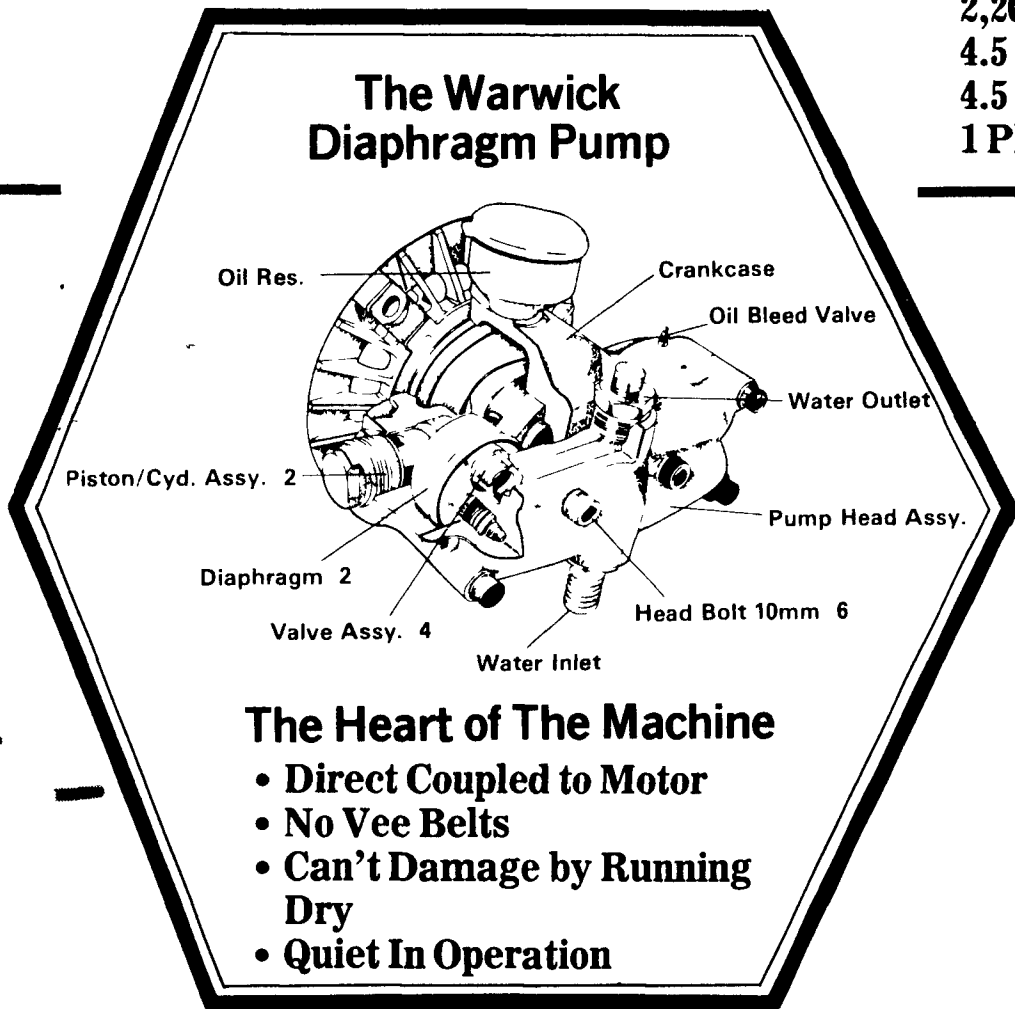

2100 SA/1

2,100 P.S.I. Cold Water
3.5 G.P.M.
5.5 H.P. 220 V
1 Phase

P160

2,500 P.S.I. Cold Water
4 G.P.M.
8.5 H.P. Wisconsin
Robin Gasoline Engine

See These Units At The
EPHRATA FAIR, TENT CITY
September 25-29
Including Our Rental Unit