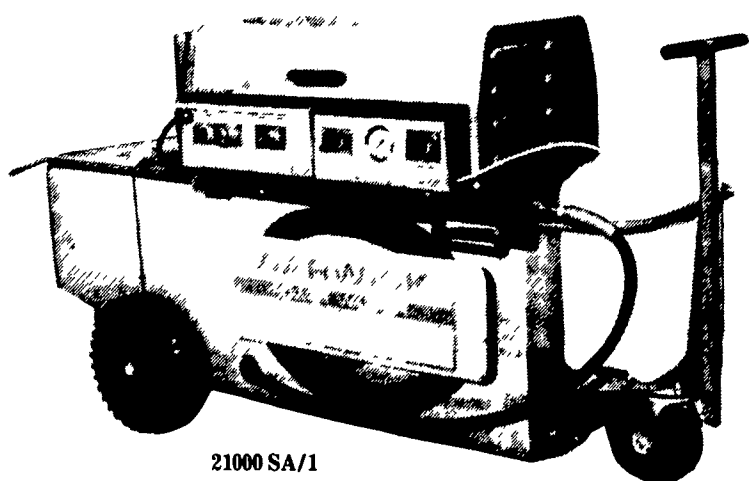

Built to Outperform... Built to Outlast!

WARWICK HIGH PRESSURE WATER WASHERS

21000 SA/1

2,100 PSI Hot or Cold
Water
4.5 G.P.M.
4.5 H.P. 220 V
1 Phase

SSL 180/1

2,200 P.S.I. Cold Water
4.5 G.P.M.
4.5 H.P. 220 V
1 Phase

2100 SA/1

2,100 P.S.I. Cold Water
3.5 G.P.M.
5.5 H.P. 220 V
1 Phase

P160

2,500 P.S.I. Cold Water
4 G.P.M.
8.5 H.P. Wisconsin
Robin Gasoline Engine

See These Units At The
EPHRATA FAIR, TENT CITY
September 25-29
Including Our Rental Unit