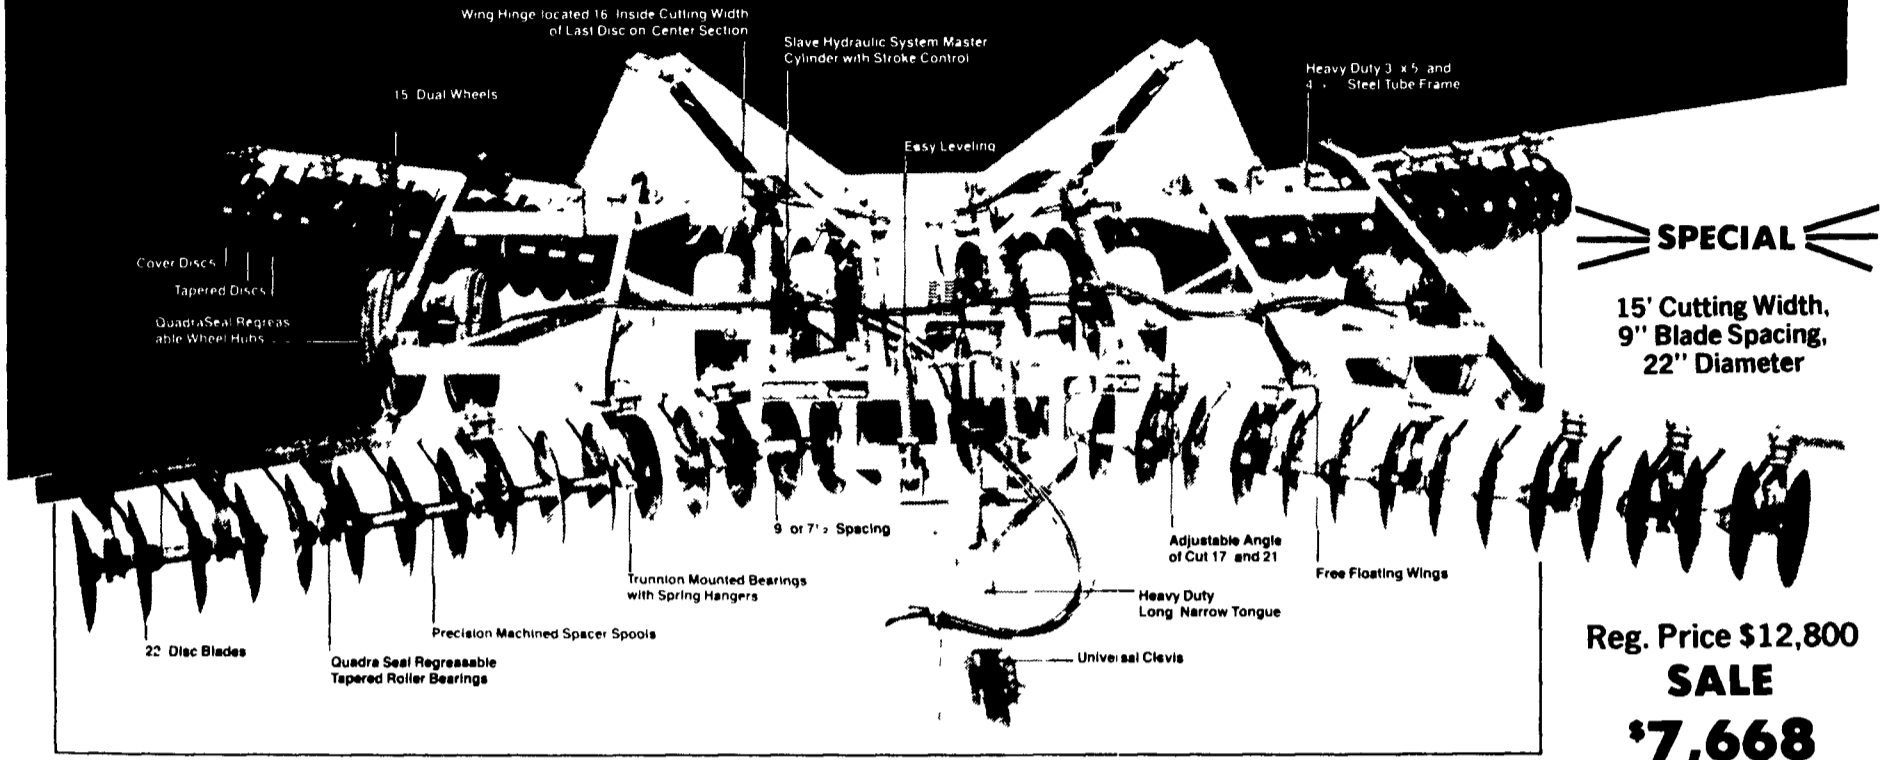

RHINO B90 TANDEM DISK

Double Folding Narrow Transport That Really Cuts And Levels...It's Your Best Quality At A Great Price!

SPECIAL

15' Cutting Width,
9" Blade Spacing,
22" Diameter

Reg. Price \$12,800
SALE
\$7,668

Bearing Hangers (with 2 year warranty) Heavy Duty Unitized Mainframe, Precision Machine Spacer Spools (with 2 year warranty), Easy Leveling, Tapered Rear Disk Gangs, Cover Discs, Adjustable Angles of Cut and Depth, Heavy Duty Scrapers, Narrow Transport Width and 6 or 8 QUADRASEAL™ Wheel Hubs (with 2 year warranty) Available in working widths from 15' to 27'2"

Economy TRAILERS

They Are Here!

TT 16

Axles	2
Brake Axles	2
Hitch	2 1/2" Ball
Deck Width	76"
Deck Height	19"
Deck Length	16'
Deck Material	Oil treated 2" pine
Tires	7.00x14.5
Weight	1623#
Capacity	8000 lbs
Color	Yellow

ONE ONLY... \$1,715.00

TT 14

Axles	2
Brake Axles	2
Hitch	2 1/2" Ball
Deck Width	76"
Deck Height	19"
Deck Length	14'
Deck Material	Oil treated 2" pine
Tires	7.00x14.5
Weight	1500#
Capacity	8000 lbs
Color	Yellow