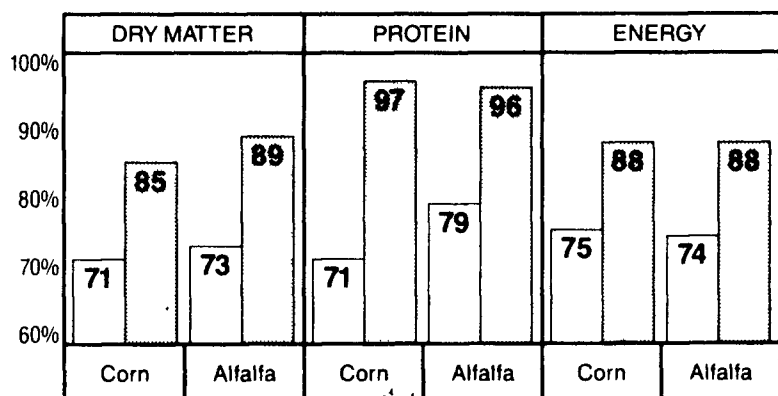

Source: American Farm Products tests

Silage value preserved:

UNTREATED

SILAGE PRO TREATED

FISHER'S PAINTING

- ALL TYPES OF INTERIOR & EXTERIOR PAINTING
- SANDBLASTING
- ROOF COATING
- RESTORATION & WATER PROOFING ON STONE & BRICK BUILDINGS

*We Specialize In Farm Buildings,
Feed Mills, Water Tanks, Etc.
With Aerial Equipment*

If you need good paint, roof coatings,
or paint accessories at reasonable
prices, stop at our new outlet store.

We buy in large quantities

STORE, SHOP AND OFFICE LOCATED
IN OLD STONE BARN AT:
4056A Newport Road
Kinzers, PA 17535
(Across From Pequea Valley School)

717-768-3239

Working for people who work the land

FARM
ENTERPRISE
SERVICE **AGWAY**™