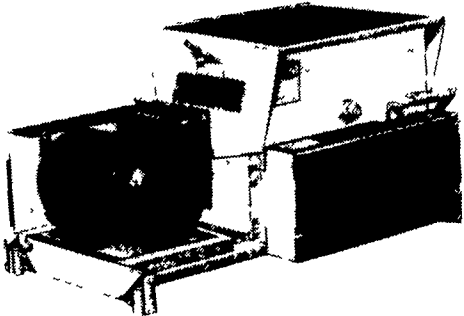

SPECIAL
STARLINE EARCORN BLOWER MILLS
and
ROLLER MILLS