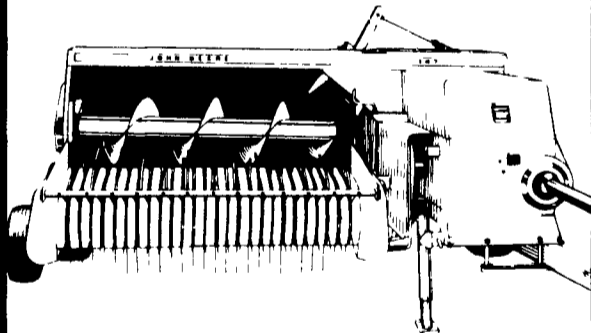

10"x16" Pair \$8.10
 Other sizes available

SAVE \$1.55

Heavy duty extension cord. 25 to 100 ft. lengths.

25 ft.-16 ga.-3 wire \$6.20
 Other sizes available

NOW!!!

... BRAND NEW TERMS ...

YOUR 1985 HAY & FORAGE NEEDS ARE AT YOUR FINGERTIPS

JOHN DEERE FINANCE PLAN

NEW & USED HAY EQUIPMENT

Finance Charges and payments are waived to July 1, 1985

OR

Discount in lieu of waiver. (New Equip. Only)

NEW JOHN DEERE HAY TOOLS IN STOCK

- 327 - Baler w/30 Ejector
- 337 - Baler w/30 Ejector
- 347 - Baler w/30 Ejector
- 430 - Round Baler
- 1219 - Mow/Conditioner
- 1327 Mow/Conditioner