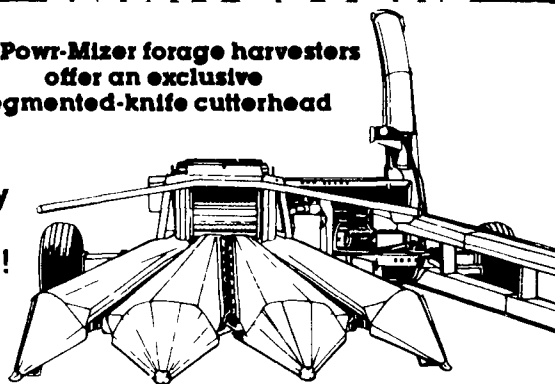

For small fields

The John Deere one-row 25 Mounted Chopper is right for smaller acreages

This one-row model makes it practical to own your own corn silage harvester.

(2 Only) JD 25 FORAGE HARVESTERS

Pic-A-Team Bonus \$3175.00 - 400.00

\$2775.00

Waiver Of Finance Until Sept. 1, 1985

Dependable wagons

Put dependable John Deere wagon gear into your harvesting lineup

JD 1065 - A Running Gear 7 Ton With Adjustable Tongue Less Wheels & Tires \$810⁰⁰

LEVEL YOUR SLOPES

Maximize crop savings on slopes with a John Deere Side Hill 6620

Generous trade in appraisals will be made

JD 6620 SIDEHILL CORN-BEAN COMBINE
 With 6 Row Narrow Corn Head

\$84,700⁰⁰

Waiver Of Finance Until Jan. 1, 1985 (or)

\$1525⁰⁰ Cash In Lieu Of Waiver September Only

BIG-CAPACITY HARVESTERS

The Powr-Mizer forage harvesters offer an exclusive segmented-knife cutterhead

Only 2 Left!

JD 3940 HARVESTERS With 2 Row Narrow Corn Heads. Call For Exceptional Prices On A Limited Number of Left-Over of This Model. We're Closing Them Out To Sell The New 3950's. Take Advantage Of These Sale Offers From Deere