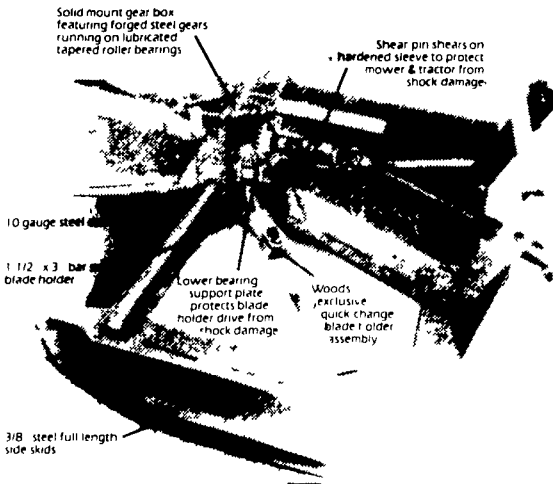

Woods models 650 and 750 utility backhoes can out perform others their size (and larger) digging footings, irrigation ditches, drainage ditches, wiring trenches, and for landscaping.