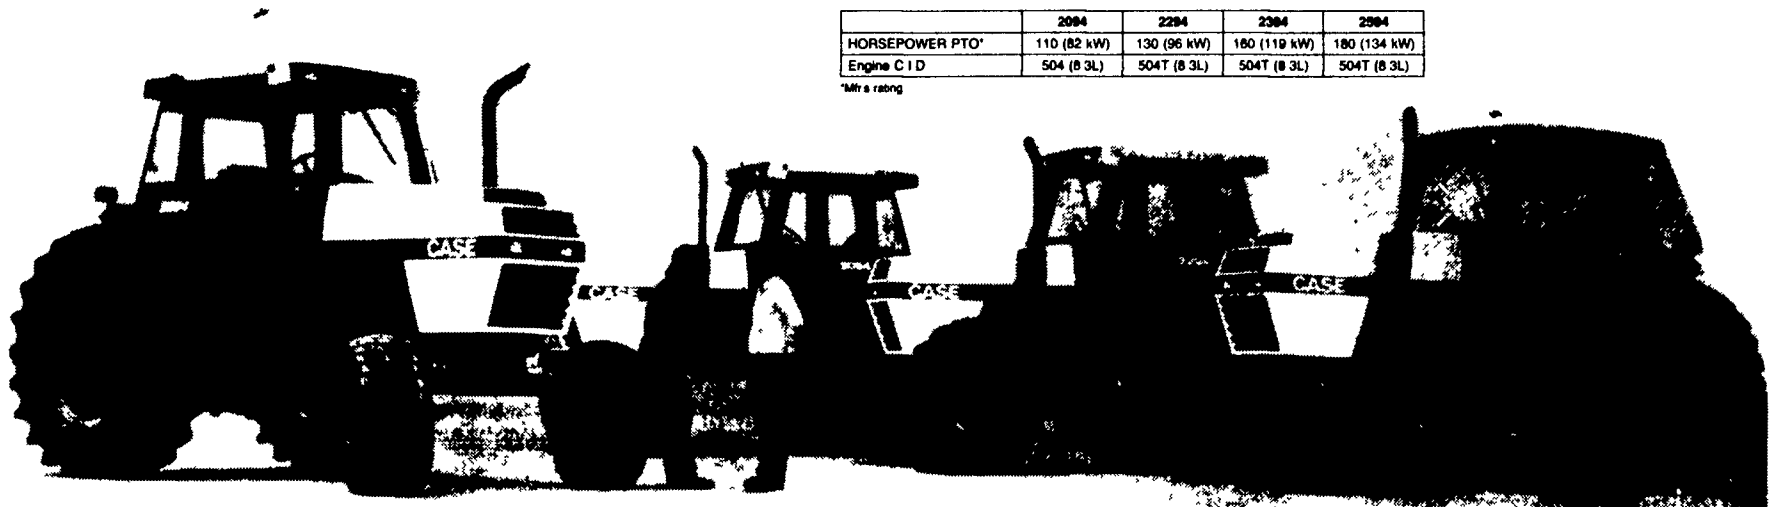

See The Top of The Line Show of Power...

At AG PROGRESS DAYS, AUGUST 21-23

Located On West 1st Street

CASE TRACTORS & LOADERS... THE ADVANCED-DESIGN LINE WITH STRAIGHT-AHEAD DEPENDABILITY

UNDER 100 HP GENERAL PURPOSE TRACTORS

MODEL	1194 ROPS	1294 ROPS	1394 ROPS	1394 WITH CAB	1494 ROPS	1494 WITH CAB	1594 ROPS	1594 WITH CAB
HORSEPOWER (PTO)	43 (32kW)	55 (41 kW)	65 (48 kW)	65 (48 kW)	75 (55 kW)	75 (55 kW)	85 (63 kW)	85 (63 kW)
12 speed synchromesh transmission	STD	STD	STD	STD	STD	STD	STD	STD
12 speed range power shift	N A	N A	GPT	OPT	OPT	OPT	OPT	OPT
MFD with 12 speed synchromesh transmission	N A	OPT	OPT	OPT	OPT	OPT	OPT	OPT
MFD with 12 speed range power shift	N A	N A	N A	OPT	OPT	OPT	OPT	OPT

**Hard Workers
Make It Soft
For You**

OVER - 100 HP 2 WD

Intelligent Power Passes The Test

	2094	2294	2394	2594
HORSEPOWER PTO*	110 (82 kW)	130 (96 kW)	160 (119 kW)	180 (134 kW)
Engine C I D	504 (8.3L)	504T (8.3L)	504T (8.3L)	504T (8.3L)

*Mfr's rating

CASE BRINGS INTELLIGENCE AND INNOVATION TO BIG 4WD POWER

	4494	4694	4894	4994
Gross Engine Horsepower*	213 (159 kW)	261 (194 kW)	300 (223 kW)	400 (298 kW)
Engine C I D	504T (8.3L)	504T (8.3L)	674T (11L)	866T (14.3L)