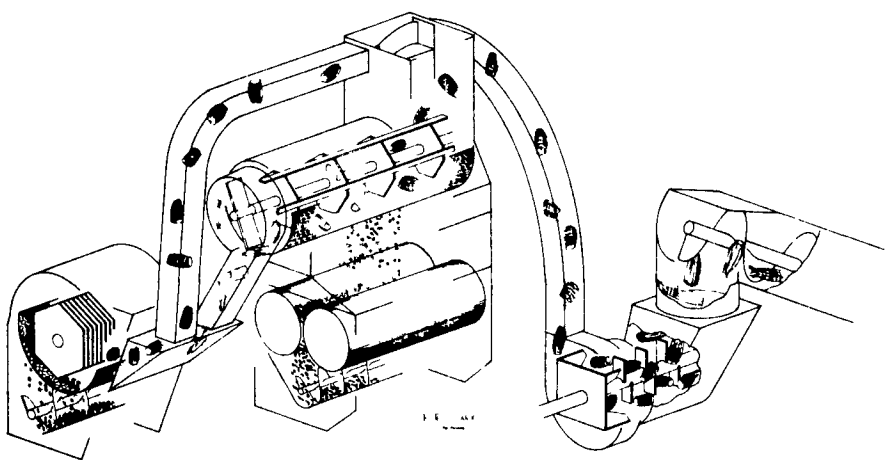

The Textureator concept combines 20" underfed Hammer Mill and 13"x30" rolls to process ear corn. The Hammer Mill or Roller Mill can be used individually, thereby giving you a choice of 3 processing options: Roller Mill for small grains and shelled corn, Hammer Mill for pulverizing, and Textureator for coarse ground ear corn — all with one point of entry.