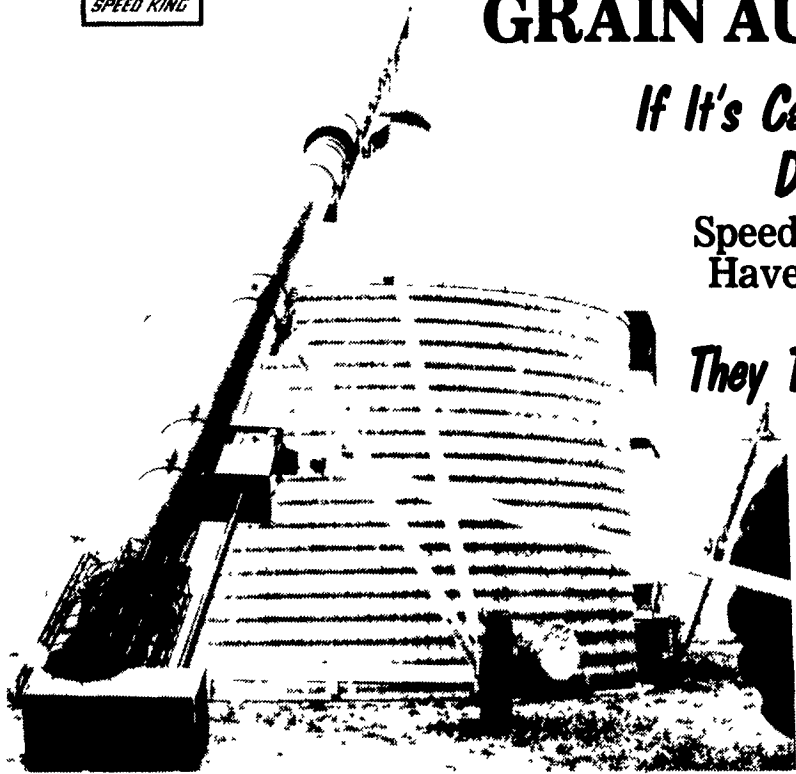

SEE THIS EQUIPMENT ON DISPLAY AT AG PROGRESS DAYS

Located On West 2nd Street

HI-ANGLE PORTABLE 10 INCH GRAIN AUGERS

*If It's Capacity You Want,
Don't Look Any Further!*

Speed King 10" Diameter Augers
Have Capacities Up To 3800 Bu.
Per Hour

They Turn Easier!

Flighting does not touch tubing — means less wear and no noise

See The 10"x41' Long Auger On Display

SPECIAL NEW 3 PT. HOOKUP SAW BUCK

Most Models Are Priced Over \$800

OUR PRICE ONLY **\$450**

For The Economy-Minded Buyer

NEW! 3 PT. Fertilizer Spreader and Seed Caster

Accurately Broadcasts All Powdered And Granular Fertilizers and Herbicides, Seeds, Salt and Sand

- Spreads up to 40 ft. swath
- Rugged all steel construction
- Epoxy finish protects against rust and corrosion
- Instant on/off