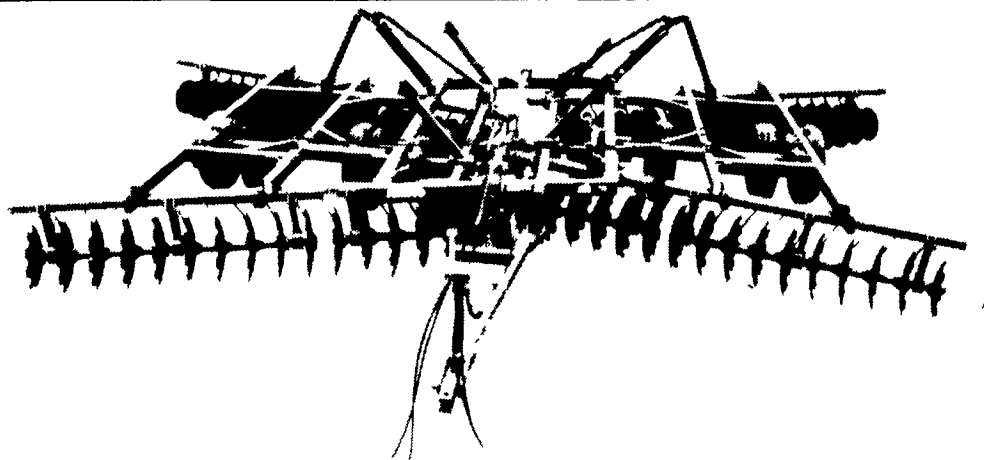

Side View

Rear View

RHINO MODEL 77 DISC Pulled By CASE MODEL 1594

FRONT WHEEL
DRIVE TRACTOR
w/**POWER**
SHIFT

SERIES 3000 HAROGATOR
Will Be
Attached
To The
77 DISC

**LOOK AT THIS BEFORE YOU BUY
ANY COMPETITIVE WING DISK...**

**STOP BY AND TAKE A GOOD HARD LOOK AT THE
NEW MODEL 118 RHINO DOUBLE OFFSET TYPE w/
THE FOLLOWING FEATURES**

118 Spring Bearing Hangers

Guaranteed Quadraseal Bearings

118 Leveling System

118 Wing Flotation

200 RHINO
201

ON DISPLAY

The 200/201 Heavy-duty Double Offset Disks are the latest in primary tillage from Rhino Products. These are fully-equipped, heavy-duty Disk Harrows with large, wide-spaced Disks for aggressive penetration, trash clearance, and covering. Both carry on the Rhino standard of field-proven reliability, durability, and performance.

RHINO
S8
Offset
Cutter
5 Ft. & 8 Ft.
ON
DISPLAY

Designed to handle a wide variety of cutting jobs, the Rhino S8 Offset makes quick work of highway maintenance, pasture work, and orchard and vineyard maintenance. Rhino engineering and quality construction give this cutter long life and dependability. Offsets 12 5/16" with standard "A" Frame or 28" with Offset Hitch (Extra Equipment). The Offset Hitch can also be reversed to provide center lift. Features include: Unitized, Heavy Duty Mainframe, 35R Drivelines, Flange Mounted Gearboxes with Splined Input Shaft, Torque Limiter, Replaceable Skid Shoes, Deep Sideskirts, Fan Blades, Dual Tailwheels, Bar or Dishpan Blade Carriers (Optional), and Integral Driveline Shields and Gearbox Shields.