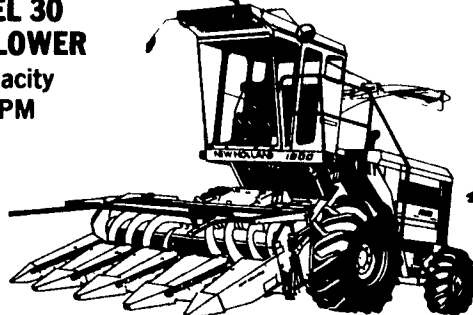

NH MODEL 30 FORAGE BLOWER
High Capacity
1000 RPM

SEE THE NEW HOLLAND DISPLAY AT AG PROGRESS DAYS

There's no competition

NH MODEL 1600 FORAGE HARVESTER

Will outcut most Self-Propelled for about 1/3 the cost.

3 or 4 Row Corn Head

NH #8 CROP CARRIER

12 Ton Running, Flotation Tires

- Features:**
- Front & Rear Unload
 - Worm Gear Drive
 - Variable Speed Control
 - Heavy Duty Chains

NH 1900 FORAGE HARVESTER
A New Giant, 250 H.P. Strong

NEW PROGRAM:

- **WAIVER OF FINANCE** on HAY EQUIPMENT Till July 1, 1985
- **WAIVER OF FINANCE** on FORAGE EQUIPMENT Till Sept. 1, 1985
- **OR LOW RATE FINANCING** on NEW & USED EQUIPMENT

- 4.9% Financing For 1 Yr.
- 7.9% Financing For 18 Mos.
- 9.9% Financing For 24 Mos.
- 11.9% Financing For 36 Mos.
- 13.9% Financing For 60 Mos. (Self-Propelled Units Only)