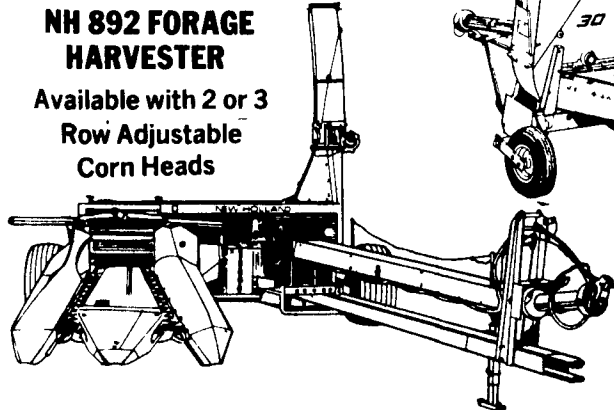

NH 892 FORAGE HARVESTER

Available with 2 or 3 Row Adjustable Corn Heads

CHECK OUT THESE EXCLUSIVE FEATURES AVAILABLE ON ALL MODELS

- Metal Detectors
- Flip-Up Feed Rolls
- Heavy Duty PTO
- Electric Controls
- Double edge underbeveled Knives (never requires rebeveling)
- 2, 3 & 4 Row Harvesters, Have Adjustable Row Crop Heads