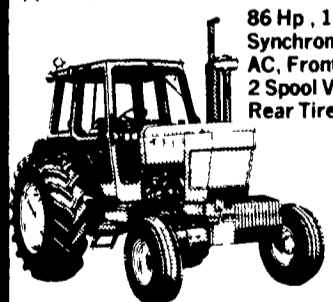

**USED EQUIPMENT**

Hesston PT10 Haybine  
NH 479 Haybine  
NH 315 Baler  
NH 272 Baler  
NH #28 Blower  
NH 717 N2 Corn Head  
NH 717 Pickup Head  
Bush Hog 5' Rotary Mower  
Case 4B Plow  
NH 258 Rake

**DEALER FOR**

**Livestock Systems**

**TERRE HILL SILOS HUTCHMASTER**

The Time Is Right...  
The Price Is Right!!

**Specials On New Ford Tractors!**

**★ FORD MODEL 7710**

86 Hp., 16 Speed,  
Synchromesh Trans., Cab,  
AC, Front & Rear Weights,  
2 Spool Valve, 18.4x34  
Rear Tires

List \$38,548  
SALE

**\$26,400**

**★ FORD TW-5 TRACTOR**

105 Hp., 16-Speed, Dual  
Power Trans., 3 Spool  
Valve, Cab, AC, Front &  
Rear Weights, 20.8x38  
Rear Tires

List \$46,707  
SALE

**\$32,500**

See Or Call us .  
For  
**FORD  
SALES &  
SERVICE!**