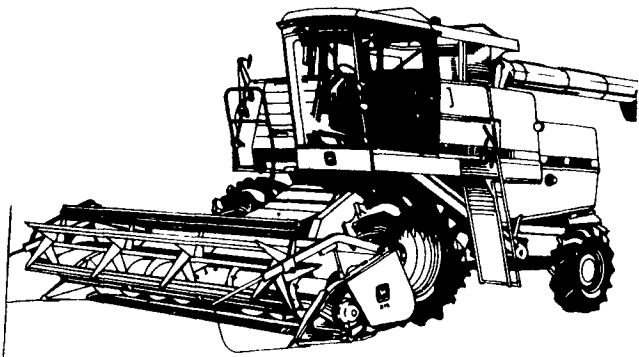

COME ON IN!

DEALIN' DAYS

WE'RE READY TO DEAL ON THIS EQUIPMENT

SPECIAL REDUCED PRICES
ON
SELECT NEW COMBINES
In Stock Now!

Get more combine for your trade-in. Check over the 6620 in stock now

- 2 - JD 6620 SIDEHILLS
- 1 - JD 6620 LEVEL LAND

USED COMBINES

- 1 - JD 6600 D Sidehill
- 2 - JD 6600 G - Priced Right
- 2 - JD 4400 G - Reduced For Quick Sale
- 1 - Unisystem 701 - Combine Unit With Heads

NO INTEREST UNTIL 1985!

NO PAYMENTS UNTIL 1986!

NEW "50 SERIES" TRACTORS

- 1 - JD 4250 MFWD, Powershift, Cab, Air
- 1 - JD 4050 Powershift

★ **SAVE THOUSANDS!** ★

USED TRACTORS

- 1 - JD 4630, Fact. Cab & Air
- 1 - JD 4240, Quad Range
- 1 - White 2-105, Fact. Cab & Air
- 1 - JD 2940 Hi-Lo Trans, 300 Hours
- 1 - JD 2010 - "As Is" Special