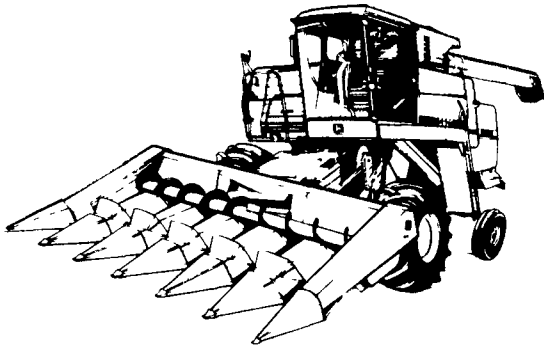

MONEY STRETCHERS

On A New Seasonal John Deere Machine, See How Big Your Savings Can Be From Investment Credit And Waiver Of Finance Charges

LEVEL YOUR SLOPES

Maximize crop savings on slopes with a John Deere SideHill 6620

On-the-go, automatic separator leveling from feeder house through cleaning shoe is yours with this SideHill 6620. As the separator levels on slopes to 18 percent, the header pivots to parallel the ground.

Master the hilly terrain with the power of our 145-hp, 466-cubic-inch diesel engine and hydrostatic drive. And the heavy-duty adjustable rear axle lets you add 4-wheel drive for better traction and steering.

JD 6620 SIDEHILL CORN - BEAN COMBINE

With Model 643 6 Row Narrow Corn Head

\$84,700⁰⁰

Until End Of Sales Program

Generous Trade In Appraisals Will Be Made

85-HP EFFICIENCY EXPERT: 2950

Turn loose big 6-cylinder horsepower with the expert farming efficiency the new John Deere 2950 offers