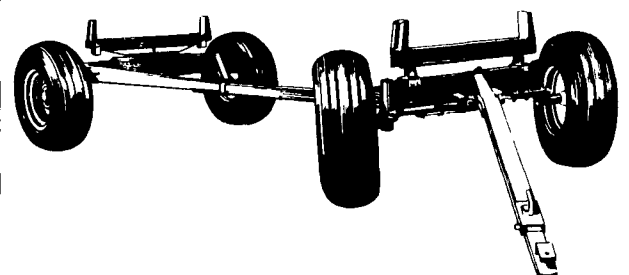

Dependable wagons

Put dependable John Deere wagon gear into your harvesting lineup

John Deere wagon gear is built with the extra strength and dependability you need, whether you are using it in the field or around the yard.

JD 1065 - A Running Gear 7 Ton With Adjustable Tongue Less Wheels & Tires **$810⁰⁰**

ABC GROFF, INC.

STORE HOURS
Mon. Tues. Wed. 7-5
Thurs. Fri. 7-9
Sat. 7-4
Parts 717-354-4191
Sales 717-354-4731
Service 717-354-8004

Since 1890
110 S. Railroad Ave.
New Holland, PA 17557

OPEN THURSDAY AND FRIDAY UNTIL 9 P.M.