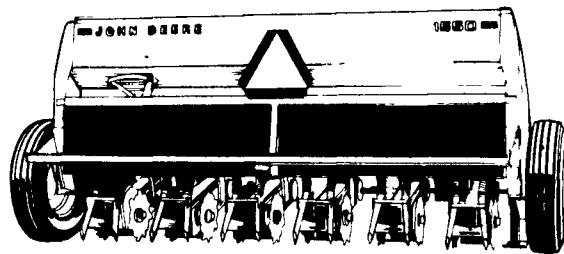

Free-swinging metal tines pick up the crop and carry it across an easy-to-adjust conditioning shield. This scrubbing action removes some of the stem's waxy surface. And that means faster drydown.

JD 1326 DISK MOWER CONDITIONER

7½ Ft. Cut Demo **\$8150⁰⁰**
Pic-A-Team Bonus - 400⁰⁰

\$7,750⁰⁰

Plus Waiver of Finance Until May 1, 1985
(or)

\$375⁰⁰ Cash Discount In Lieu Of Waiver August Only

Boost beef profits

Renovate pasture in one pass with this Powr-Till™ seeder