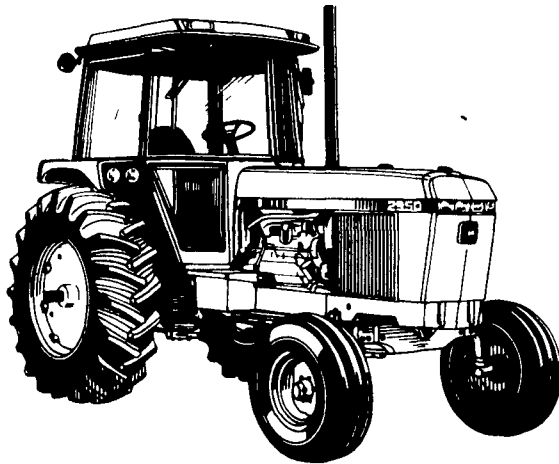

On-the-go, automatic separator leveling from feeder house through cleaning shoe is yours with this SideHill 6620. As the separator levels on slopes to 18 percent, the header pivots to parallel the ground.

Master the hilly terrain with the power of our 145-hp, 466-cubic-inch diesel engine and hydrostatic drive. And the heavy-duty adjustable rear axle lets you add 4-wheel drive for better traction and steering.

JD 6620 SIDEHILL CORN - BEAN COMBINE

With Model 643 6 Row Narrow Corn Head

\$84,700⁰⁰

Until End Of Sales Program

Generous Trade In Appraisals Will Be Made

85-HP EFFICIENCY EXPERT: 2950

Turn loose big 6-cylinder horsepower with the expert farming efficiency the new John Deere 2950 offers

If you're ready to think big in the under-100-hp tractor range, you're ready to think about John Deere's new 85-PTO-hp 2950

Standard features include a Hi-Lo hydraulic-shift synchronized transmission for 16 forward speeds, independent 540/1000-rpm rear PTO, closed-center hydraulics and much more