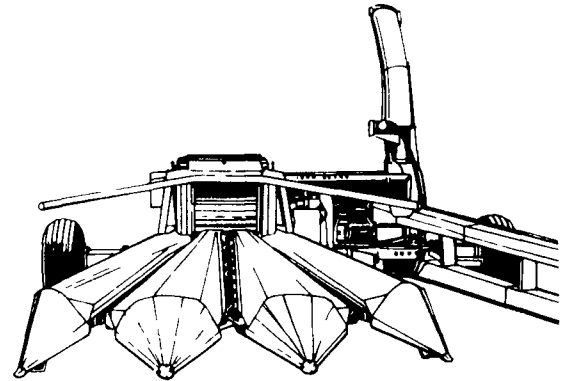

On-the-go, automatic separator leveling from feeder house through cleaning shoe is yours with this SideHill 6620. As the separator levels on slopes to 18 percent, the header pivots to parallel the ground.

JD 6620 SIDEHILL CORN - BEAN COMBINE

With Model 643 6 Row Narrow Corn Head

\$84,700⁰⁰

Until End Of Sales Program

Generous Trade In Appraisals Will Be Made

85-HP EFFICIENCY EXPERT: 2950

Turn loose big 6-cylinder horsepower with the expert farming efficiency the new John Deere 2950 offers

If you're ready to think big in the under-100-hp tractor range, you're ready to think about John Deere's new 85-PTO-hp 2950

Standard features include a Hi-Lo hydraulic-shift synchronized transmission for 16 forward speeds, independent 540/1000-rpm rear PTO, closed-center hydraulics and much more

BIG-CAPACITY HARVESTERS

The Powr-Mizer forage harvesters offer an exclusive segmented-knife cutterhead

You get more than an ordinary chopper when you buy a John Deere 3940 or 3960 Powr-Mizer Forage Harvester. Both models provide the latest in advanced technology.