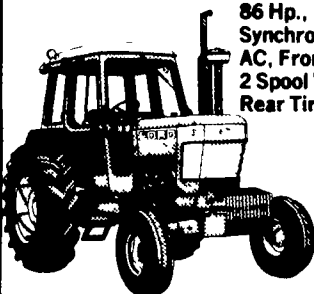

NEW VICON EQUIPMENT

- (2) KM 321 Mower Conditioner 10' 6"
- (1) KM 281 Mower Conditioner 9' 5"
- (2) KM 240 Mower Conditioner 7' 10"
- (2) CM 240 Mower 7' 10"
- (3) RC 300 and 330 Tedder-Rake
- (2) 16' Tedder
- (3) Vicon Square Baler
- (3) 600 lb. Spin Spreader
- (2) Large Round Baler 1500 and 2000 lbs.
- (2) Double V Rake
- (4) Single 4 wheel Rake
- (1) Tandem Axle 500 gal. Sprayer with Electric Controls

The Time Is Right...
 The Price Is Right!!

Specials On New Ford Tractors!

★ **FORD MODEL 7710**

86 Hp., 16 Speed, Synchronesh Trans., Cab, AC, Front & Rear Weights, 2 Spool Valve, 18.4x34 Rear Tires

List \$38,548
SALE \$26,400

★ **FORD TW-5 TRACTOR**

105 Hp., 16-Speed, Dual Power Trans., 3 Spool Valve, Cab, AC, Front & Rear Weights, 20.8x38 Rear Tires

List \$46,707
SALE \$32,500

See Or Call us For **FORD SALES & SERVICE!**

Call Ray or Ed (301) 734-7722 or (301) 879-1434