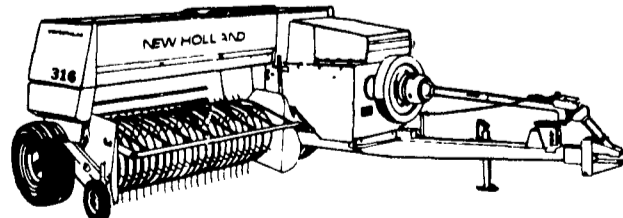

Messick's Invites You To

"COME ON IN . . . WE'RE OFFERING GOOD DEALS ON NEW HOLLAND HAY & FORAGE EQUIPMENT"

NH 892, 3-Row,
Big Capacity, Pull Type,
Forage Harvester

- Exclusive under beveled knives
- Flip-up Feed Rolls

EXAMPLE:

NH 488 9 Ft. Mower -
Conditioner w/Flotation Tires
& Cutter Bar Wear Plate

LESS THAN \$6,500.00

A NEW GIANT:
New Holland 1900
Forage Harvester

- Cat Engine 250 H.P.
- 12 Knife 25 1/2" Wide Cutter Head
- Metalert™
- Flip-up Feed Rolls w/Easy Shear Bar Adjustments

BALE AND LOAD
IN 1/2
THE TIME

WITH NH 316 BALER

AND

75 BALE THROWER

NH 855
ROUND BALER
Auto Wrap

The Capacity Champ
that turns out solid,
well-shaped bales
weighing up to
1700 lbs.

NEW PROGRAM:

WAIVER OF FINANCE on Hay & Forage Equipment
Till January 1, 1985