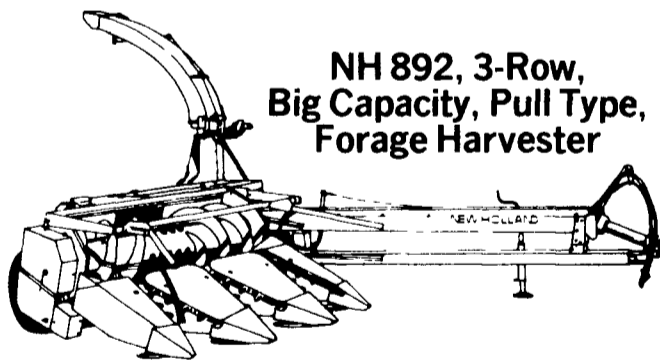

SKID LOADERS

- NH L425 Rental Unit
- NH L775 Diesel Deutz 50 HP

TILLAGE

- JD 350 6 Bottom Plow
- IH 440 Plow 4 Bottom 16 Demo
- IH 700 4 Bottom Auto Reset Plow
- Brillion 14 Ft Transport Harrow
- Glencoe 9 Shank Soil Saver w/New Disc
- Brillion 10 Ft Cult Packer
- IH 350 Disk Harrow 12 ft Nice
- JD 10 ft Rotary Hoe

PLANTERS

- IH 400 Planter 6 or 4 Row
- White 4 Row Air Planter

SPREADERS

- NI 214 3 Beater Spreader
- NH 519 Spreader 2 Beaters Hyd Gate
- NH 516 Spreader
- NH 362 Tank Spreader
- NI 224 Spreader 2 Beaters 10 Ton

Messick's Invites You To

"COME ON IN . . . WE'RE OFFERING GOOD DEALS ON NEW HOLLAND HAY & FORAGE EQUIPMENT"

NH 892, 3-Row,
Big Capacity, Pull Type,
Forage Harvester

- Exclusive under beveled knives
- Flip-up Feed Rolls

EXAMPLE:

NH 488 9 Ft. Mower -
Conditioner w/Flotation Tires
& Cutter Bar Wear Plate

LESS THAN \$6,500.00

A NEW GIANT:
New Holland 1900
Forage Harvester

- Cat Engine 250 H.P.
- 12 Knife 25 1/2" Wide Cutter Head
- Metalert™
- Flip-up Feed Rolls w/Easy Shear Bar Adjustments