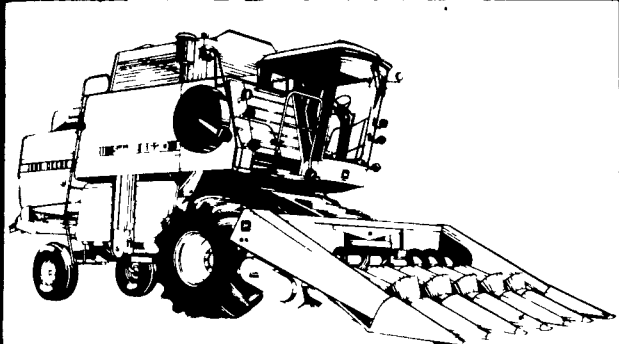

LEHIGH AG EQUIPMENT

Wescosville, Pa.

Harvest Time SPECIAL VALUES

ON THESE HARVESTING MACHINES

AUTOMATIC LEVELING

There's no need to slow down to prevent crop loss with a SideHill 6620

Inventory
Reduction
Sale!

GRAIN-HANDLING SPECIALIST

Get more combine for your trade-in. Check over the 6620 in stock now

SAVE UP TO \$28,000 ON THESE NEW JOHN DEERE MACHINES

...And

**Receive A Top Allowance For
Your Old Machine!**