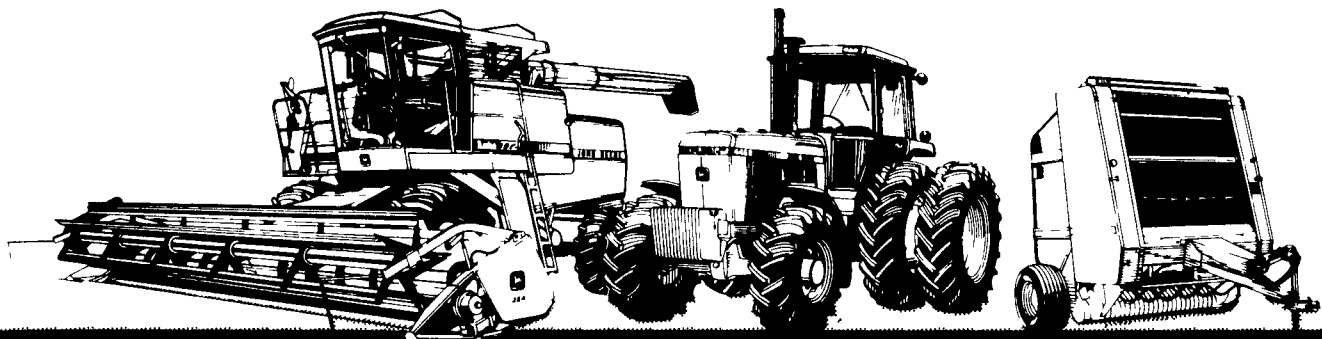

JOHN DEERE SAVINGS PLANS

**TRACTORS THAT ARE INTEREST FREE UNTIL 1985...
AND OTHER INTERESTING DEALS**

If you're interested in a good deal, you'll be interested in talking to us. Here's why:

- **New Tractors.** Choose any tractor listed at right. We'll make you a good deal. And if you finance with John Deere, no interest will be charged until January 1, 1985.* Or you can take a cash rebate in lieu of the waiver as shown.
- **New Combines.** Get a good price on any John Deere Combine. And if you finance with John Deere, no interest will be charged until 1984 harvest season.* Or you can take a cash rebate in lieu of waiver. See us for details.
- **New Hay and Forage Equipment.** Buy now and pay no finance charges until September 1, 1984 if you finance with John Deere.* Plus Pick-A-Team double cash rebates on selected John Deere tools. Ask for details.

***This model is not available for sale in Nebraska

TASK-MASTER™ TRACTORS

The diesel-powered compacts from John Deere

These John Deere tractors stand ready to execute jobs in any working environment — farming, grounds maintenance and light commercial. Choose from six models — 650, 750, 850, 950, 1050 and 1250, with 17 to 44 SAE gross engine hp and 14.5 to 40 PTO hp*.

All models have a liquid-cooled diesel engine, color-coded controls, differential lock and a 540-rpm rear PTO. Plus built-in headlights, adjustable tread width and Roll-Gard® ROPS. The 650 through 1050 have 8-speed transmission and Category 1 3-point hitch. The 1250 has 9-speed transmission, 3-point hitch (Category 2, convertible to Category 1), planetary final drives.