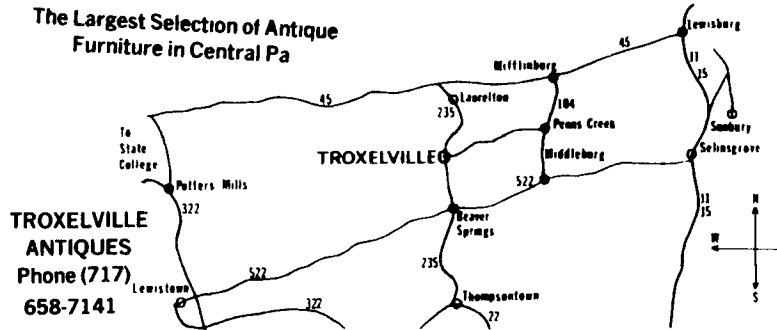

## GIGANTIC 3 DAY ANTIQUA AUCTION

**JULY 25, 26, 27**

TO BE HELD AT TROXELVILLE ANTIQUES  
TROXELVILLE, PA

The Largest Selection of Antique  
Furniture in Central Pa

TROXELVILLE  
ANTIQUES  
Phone (717)  
658-7141