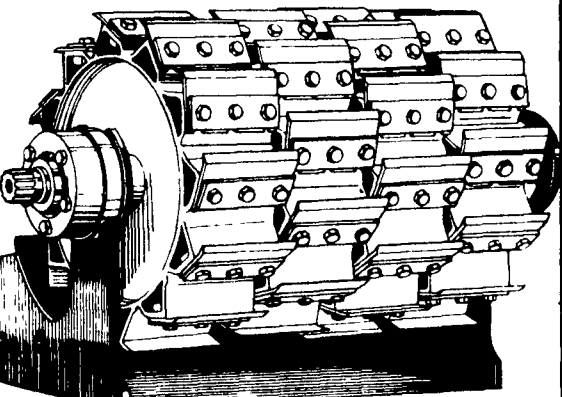

JOHN DEERE 4640 TRACTOR
 w/SGB Air/Htr., Dual Outlets
 Quik-Coupler, AM-FM Radio
 24.5-32 10 P Rear Tires
 Priced at **\$36,900**

**JOHN DEERE 2440
 TRACTOR**
 Ind. Live 540-1000 PTO,
 Sngl. Hyd. Control, 8 Pos.
 Cast Whl., H.D. Straight Front
 Axle
 Priced at **\$12,950**

**JOHN DEERE 2640
 TRACTOR**
 Rollguard w/Weather Enclosure
 Sngl. Hyd. Control, P/A 16.9-28
 Tires
 Priced at **\$15,500**

DEUTZ 6807A TRACTOR
 Dsl, 1981, Cab, MFWD, Radio
 was **\$16,900**
 Reduced to **\$15,900**

**JOHN DEERE
 4430 TRACTOR**
 Quad Range - 4 Post
 Rollguard, 20.8-34
 Priced at **\$17,500**

**FARMALL 504
 GAS TRACTOR**
 w/WFE, Fast Hitch,
 Repainted
 Priced at **\$4,500**

**EXCLUSIVE
 CUTTERHEADS**