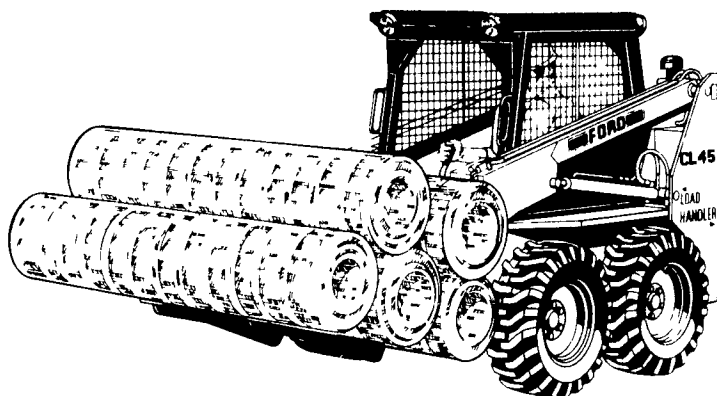

synchro shifting ease!

Stocky new Fords with Synchronized Manual Shuttle transmission.

Here's just the thing for loader work and other shuttle operations—the Ford Synchronized Manual Shuttle transmission, available on four new 1000 Series tractors.

The column-mounted main shift lever is fully synchronized for non-stop shifting. Straight-throw gear changes between second and reverse help make for smooth shuttling.

Come on in soon and check out the Synchronized Manual Shuttle transmission and these Ford 1000 Series tractor features:

FORD CL-45 COMPACT LOADER

Ford's most popular size compact loader—the CL-45—combines 40 gross HP diesel engine with 1,300-pound SAE lift capacity.

Skid steering lets you spin on a dime and get a nickel change! The work-saving attachments include interchangeable loader buckets up to 21-cu-ft struck capacity, pallet forks, utility and manure forks, with or without grapples, and a dozer blade.