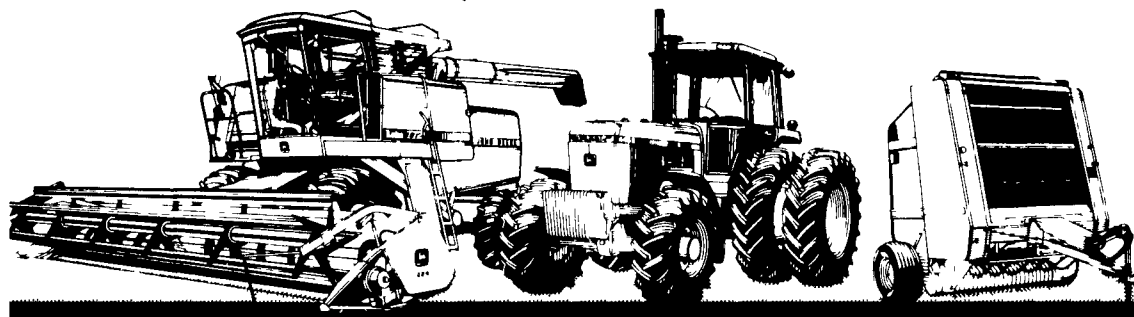

LEHIGH AG EQUIPMENT

Wescosville, Pa.

**READY TO GO
PRICED TO SELL**

JD 6600 SideHill 643 Cornhead
& 213 Grainhead. . . . Priced Right!

JD 4400 Diesel. 443 Cornhead
866 Hours

JD 6600 Gas. 643 Cornhead

JD 4400 Gas. 444 Cornhead

USED COMBINES

**NO INTEREST UNTIL
JANUARY 1985!**

1st ANNUAL PAYMENT - 1986!

**BUY NOW AND
SAVE!**

★ HEADS MAY BE CHANGED OR ADDED ★
See Us Today For Details!!

USED TRACTORS

JOHN DEERE 4630
• Factory Cab

JOHN DEERE 4240
• Quad Range

JOHN DEERE 2940
• 300 Hours

WHITE 2-105
• Cab, Air

ALLIS CHALMERS 7060
• PS, Cab, Air

JOHN DEERE 2010 D
• Priced "As Is"

JOHN DEERE SAVINGS PLANS

**TRACTORS THAT ARE INTEREST FREE UNTIL 1985
AND OTHER INTERESTING DEALS**