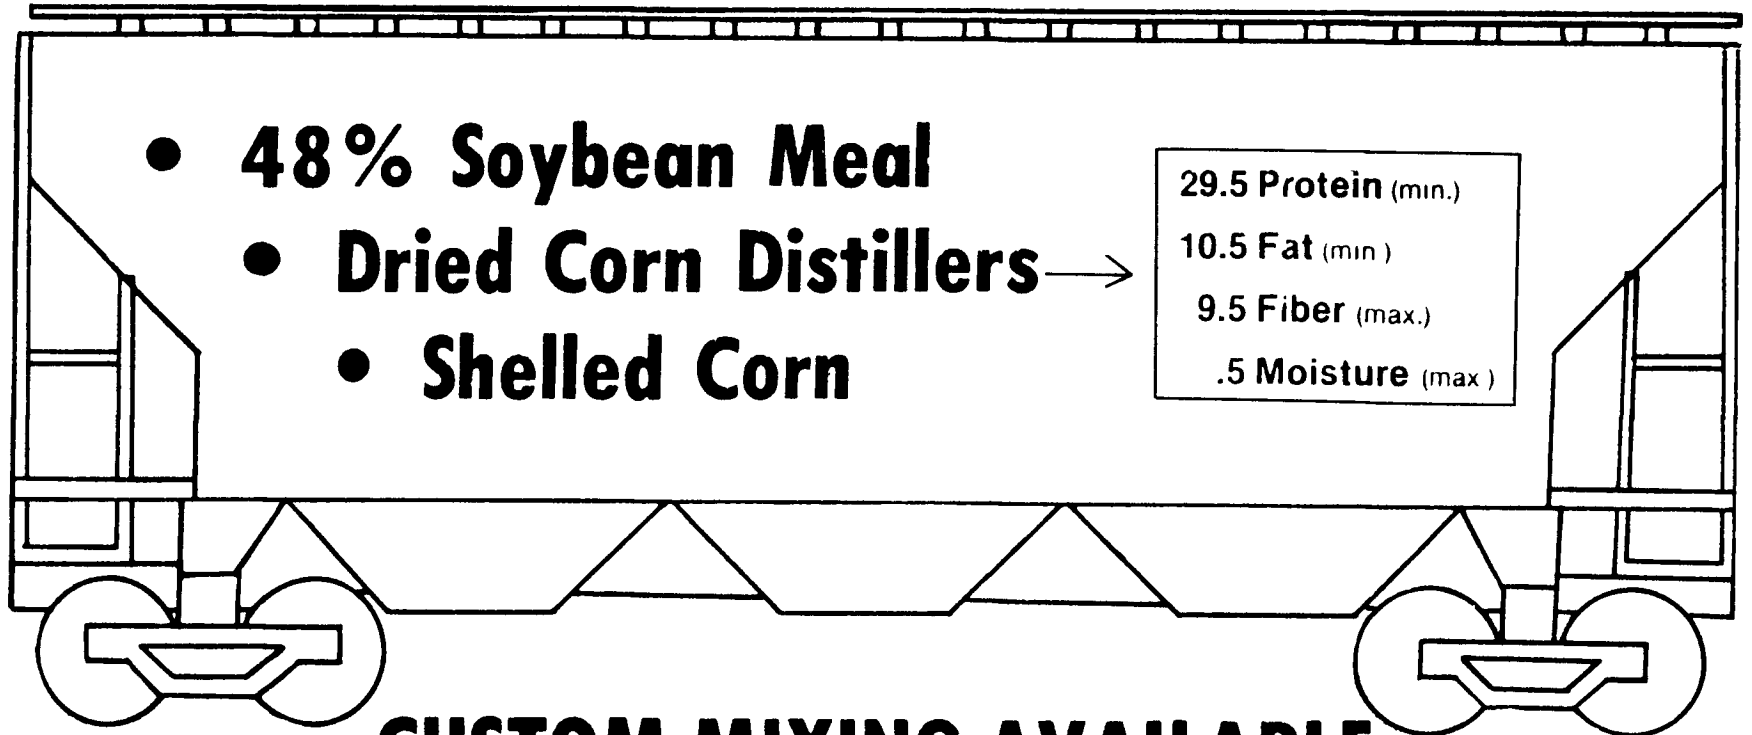

WHOLESALE FEED INGREDIENTS DIRECT FROM THE RAILROAD CAR

CUSTOM MIXING AVAILABLE

FLEXIBLE DELIVERY (3 Ton to 25 Ton Lots)

- **DUMP TRAILER**
- **BLOWER TRUCK**

Try Our New
**34 FT.
 STINGER**

1. Fills Bin Wagons
2. In Tops Of Bins
3. Unload Out Back Into Auger/Elevators