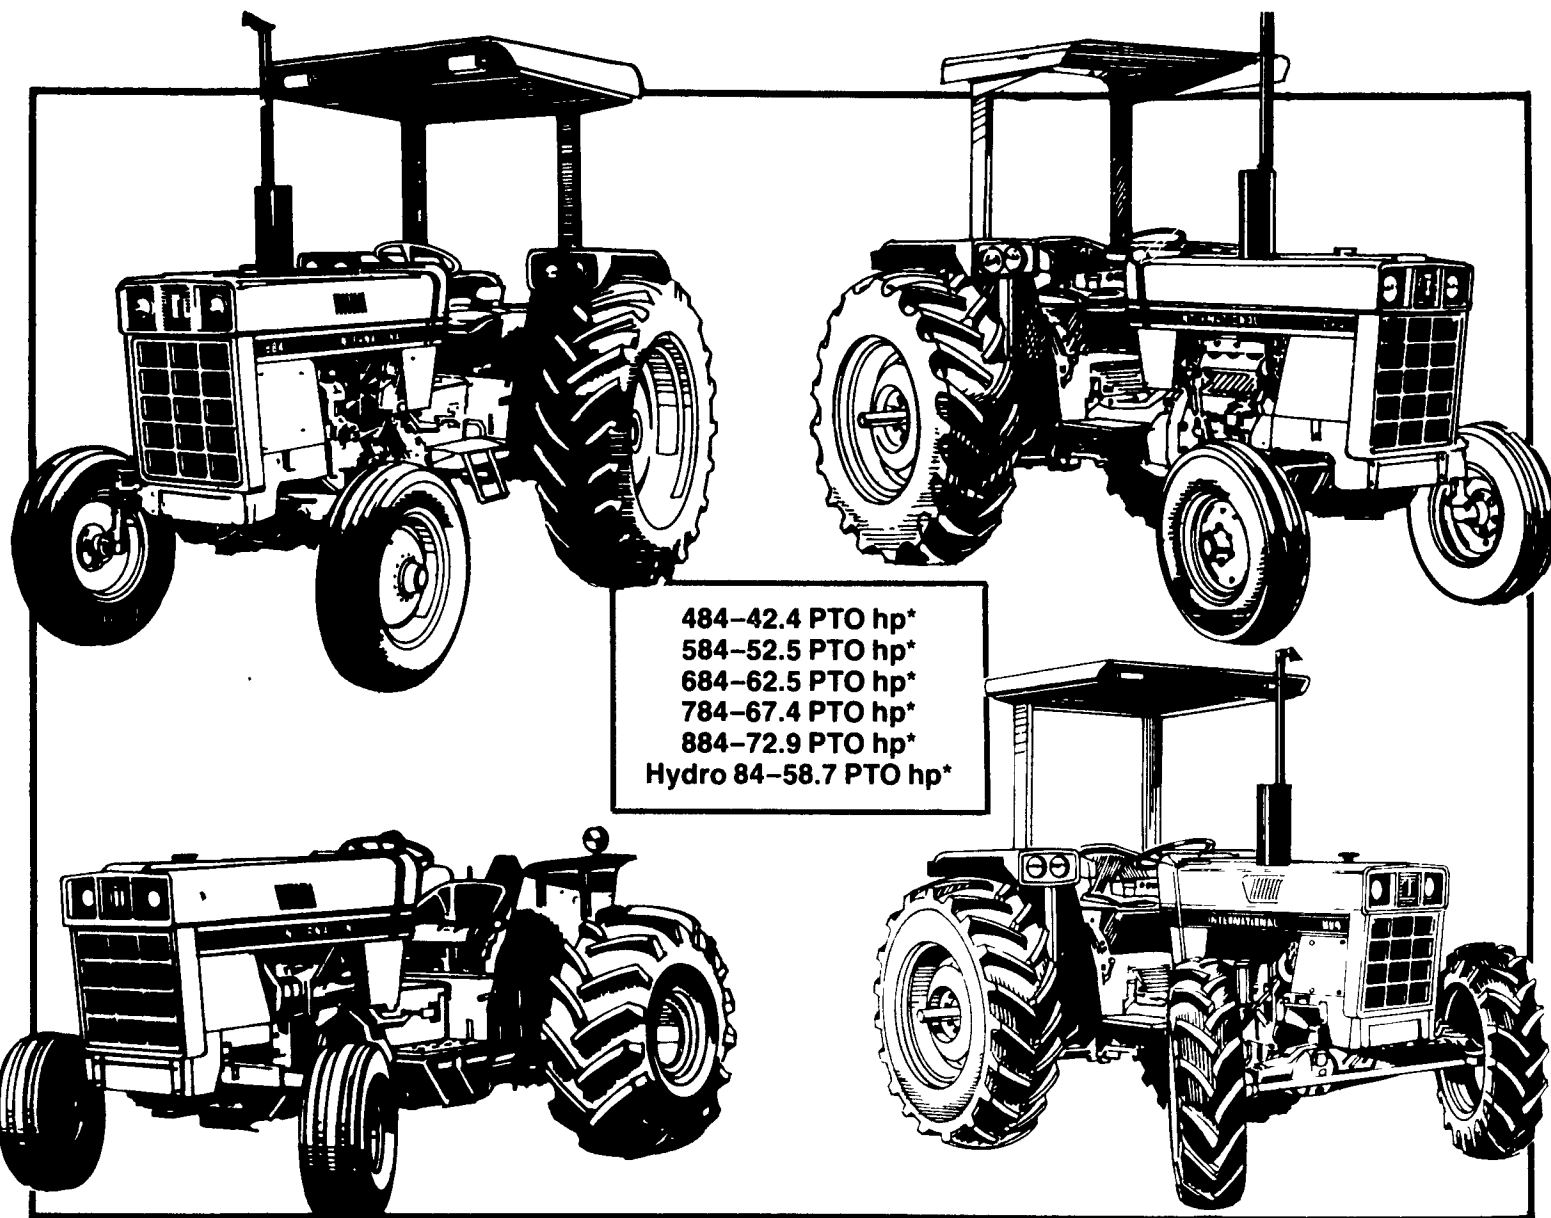

International® Series 84 Tractors

484—42.4 PTO hp*
584—52.5 PTO hp*
684—62.5 PTO hp*
784—67.4 PTO hp*
884—72.9 PTO hp*
Hydro 84—58.7 PTO hp*

IH has 22 ways to meet your mid-sized power needs

If you're looking for a tractor in the 42 to 72 hp class, come in and check out the one you need from the big International Series 84 line. No other manufacturer has a tractor line that offers so many models with so many standard features. Check them out today. Utility, row-crop, low profile and all-wheel drive models.

- Economical IH built 4-cylinder diesel engines (3-cylinder in 484).
- 16F/8R on 884, optional on 784 and 684. All other models equipped with 8F/4R. Hydro model also available.
- Big capacity hydraulic system.
- Torsion bar draft sensing 3-point hitch.
- Power steering, differential lock and deluxe suspension seat with wrap-around backrest all standard.