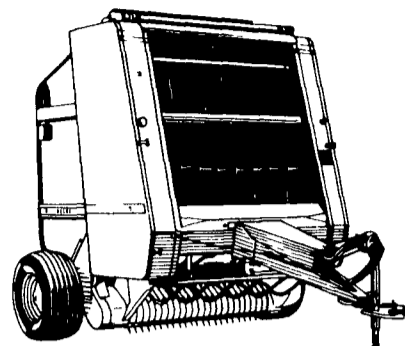

# JOHN DEERE ROUND BALER DEMONSTRATION

**PLACE:** MOSES BEILER FARM- WILLOW STREET, PA.

**DIRECTIONS:** Corner Route 222- Beaver Valley Pike across from Willow Street Diner.

**TIME:** 1-4 PM.

**DATE:** July 9 or 10 (Depending on crop condition.)

**CALL:** LANDIS BROS. INC. SALES OFFICE 291-1046 to verify baling day.

See for yourself how automatic the John Deere 430 Round Baler is to operate. Roll up an even bale as the electronic Bale-Trak monitor helps guide your driving pattern over the windrow.

Also, see and operate the the John Deere 337 Square Baler with 30 Bale Ejector.

**JOHN DEERE CO. PERSONNEL ON HAND!**