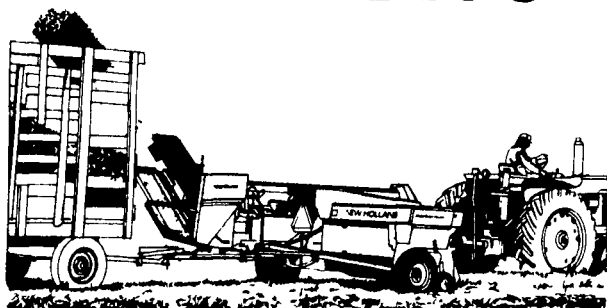

BALING HAY?

If you've got some baling to do then why not choose your equipment from the leader - the people that started it all - Sperry New Holland. We got more ways to help you get your hay baled and put away than any one else in the business. See your Sperry New Holland Dealer and choose the system that's right for you.

MODEL 316

- SPERRY NEW HOLLAND BALERS —
THE "NEW OLD RELIABLES."

MODEL 311

Got three 14x18 models from which to choose so that you can match your capacity needs. Ask for a demonstration today.

For over forty years Sperry New Holland balers have been known as the "Old Reliables." They worked long and hard making solid square bales and rarely missing a tie. Well now there are some New "Old Reliables."

These Machines Are Designed To Be
Even More Rugged And Reliable. We've

- TAKE YOUR CHOICE -
HYDRAULIC OR
BELT THROWER

MODEL 70

MODEL 75

Now you can get the thrower you want from Sperry New Holland - the high capacity model 70 belt type or the versatile, model 75 hydraulic. Both units are rugged, reliable and offer a variety of controls that will