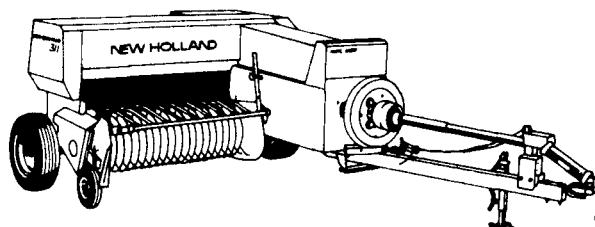

BALING HAY?

If you've got some baling to do then why not choose your equipment from the leader - the people that started it all - Sperry New Holland. We got more ways to help you get your hay baled and put away than any one else in the business. See your Sperry New Holland Dealer and choose the system that's right for you.

MODEL 316

- SPERRY NEW HOLLAND BALERS —
THE "NEW OLD RELIABLES."

MODEL 311

Got three 14x18 models from which to choose so that you can match your capacity needs. Ask for a demonstration today.

For over forty years Sperry New Holland balers have been known as the "Old Reliables." They worked long and hard making solid square bales and rarely missing a tie. Well now there are some New "Old Reliables."

These Machines Are Designed To Be
Even More Rugged And Reliable. We've

- TAKE YOUR CHOICE -
HYDRAULIC OR
BELT THROWER

MODEL 70

MODEL 75

Now you can get the thrower you want from Sperry New Holland - the high capacity model 70 belt type or the versatile, model 75 hydraulic. Both units are rugged, reliable and offer a variety of controls that will