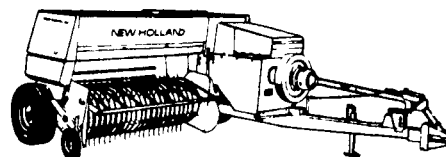

MODEL 316

- SPERRY NEW HOLLAND BALERS —
THE "NEW OLD RELIABLES."

MODEL 311

Got three 14x18 models from which to choose so that you can match your capacity needs. Ask for a demonstration today.

For over forty years Sperry New Holland balers have been known as the "Old Reliables." They worked long and hard making solid square bales and rarely missing a tie. Well now there are some New "Old Reliables."

These Machines Are Designed To Be
Even More Rugged And Reliable. We've

- TAKE YOUR CHOICE -
HYDRAULIC OR
BELT THROWER

MODEL 70

MODEL 75

Now you can get the thrower you want from Sperry New Holland - the high capacity model 70 belt type or the versatile, model 75 hydraulic. Both units are rugged, reliable and offer a variety of controls that will