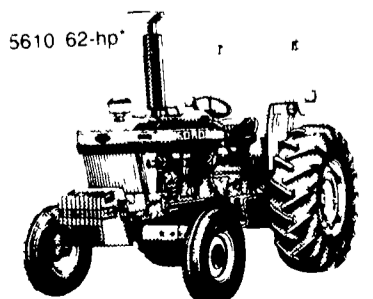

weekly specials on used equipment and 9.75 percent financing on new Ford equipment.

BIG POWER

Ford 3610 Tractor with 776B Loader

Ford Comfortizer Seat

Ford Performance Monitor

6610 72-hp*

7610 86-hp*

5610 62-hp*

Stocky new Fords

For many jobs...they can do it!

New Ford 1000 Series compact tractors do many of those jobs you need done. And a whole lot more. Consider:

- _____ **mowing.**
- _____ **plowing.**
- _____ **loading.**
- _____ **scrapping.**
- _____ **trenching.**
- _____ **hauling.**
- _____ **digging.**
- _____ **tilling.**
- _____ **sweeping.**
- _____ **planting.**

SPECIAL EQUIPMENT SALE

Ford YT16 Lawn & Garden Tractor, Twin Cylinder, 44" Mower ^{List} \$2,465 .. ^{SALE} **'2,175**
 Leftover 1983 Ford Model 1200, 4WD w/Ag Tires **GREAT SAVINGS**

Good Selection Of Used Equipment
 Over 30 Tractors and 100 Pieces of Farm Equipment