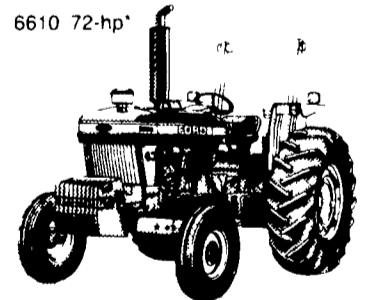

weekly specials on used equipment and 9.75 percent financing on new Ford equipment.

BIG POWER

Ford 3610 Tractor with 776B Loader

Ford Comfortizer Seat

Ford Performance Monitor

6610 72-hp*

7610 86-hp*

5610 62-hp*

Stocky new Fords

For many jobs...they can do it!

New Ford 1000 Series compact tractors do many of those jobs you need done. And a whole lot more. Consider:

- _____ **mowing.**
- _____ **plowing.**
- _____ **loading.**
- _____ **scrapping.**
- _____ **trenching.**
- _____ **hauling.**
- _____ **digging.**
- _____ **tilling.**
- _____ **sweeping.**
- _____ **planting.**

SPECIAL EQUIPMENT SALE

Ford YT16 Lawn & Garden Tractor, Twin Cylinder, 44" Mower ^{List} \$2,465 .. ^{SALE} **'2,175**
 Leftover 1983 Ford Model 1200, 4WD w/Ag Tires **GREAT SAVINGS**

Good Selection Of Used Equipment
 Over 30 Tractors and 100 Pieces of Farm Equipment