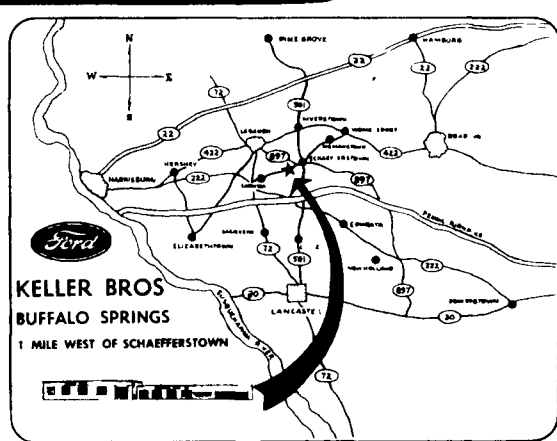

**KELLER BROS.**  
Lebanon R. No. 1

**TRACTOR CO.**  
PHONE 949-6501  
SCHAEFFERSTOWN

**DISPLAY LOT**

**YOU** Are The Most Important Person In Our Business

- Six models — 11.5 to 28.5 PTO horsepower
- Fuel efficient three-cylinder diesel power
- 10 or 12-speed transmission
- Optional front-wheel drive
- Live hydraulics
- 540 rpm PTO
- Cat. I 3-point hitch

PARTS ★ SALES ★ SERVICE

**TRACTOR CO.**  
SINCE 1921  
717-949-6501  
NEW TOLL FREE NO. 1-800-822-2152  
Rt. 419 Between Schaefferstown & Cornwall, Lebanon County

**FORD UNVEILS THE CUTTING EDGE!**

**POWER AND STRENGTH AT A GREAT LOW PRICE!**