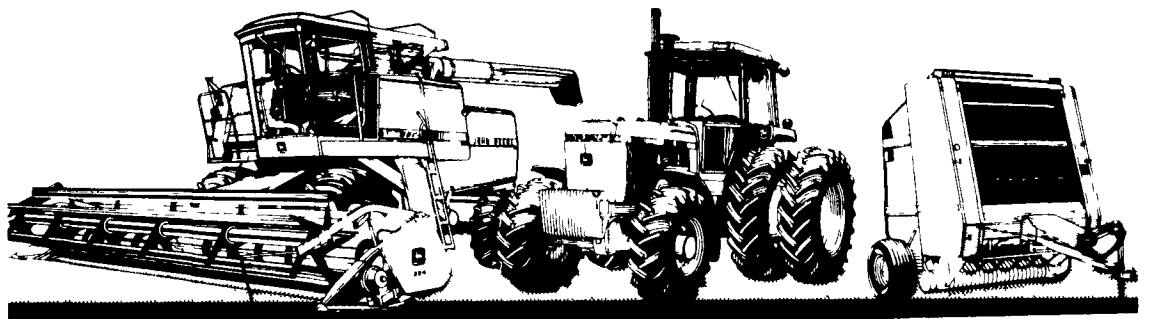

JOHN DEERE SAVINGS PLANS

TRACTORS THAT ARE INTEREST FREE UNTIL 1985
AND OTHER INTERESTING DEALS

LEHIGH AG EQUIPMENT

RD #2, Wescosville, Pa.   215-398-2553
Area codes 215 & 717 - Toll Free - 1-800-322-9289
Area Codes 201 & 609 - Toll Free - 1-800-523-9323

Spring Hours: Monday Thru Friday, 7:00 to 5:30; Saturdays 7:00 to 4:00