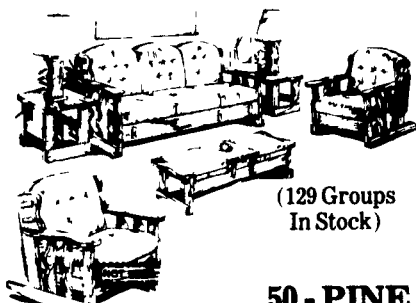

During the **GRAND OPENING** Mostly everything will be 50-75% off of retail... We have a 5 million - 6 million dollar inventory to work off of... All this at all three locations.

(Almost Identical)
FULL SIZE, NO BULL!
6 PC. PINE GROUPS
 With Party Ottoman in Antron Nylon
 Reg. Retail Price \$1099.95
OUR CASH PRICE \$269.00
 Same Suit in Herculon for **\$249.00**