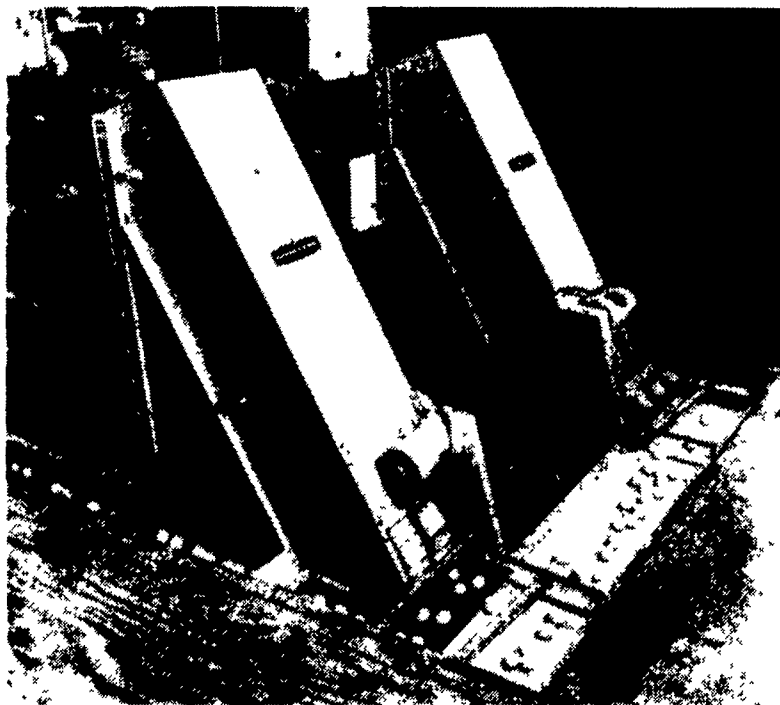

Thanks
And
Congratulations
To

GARY EDRIS FAMILY

Bethel, PA

On Their All New 60,750 Layer Complex.

SPECIAL FEATURES

- Lubing: Cross-Conveyor For Egg Collection Constructed With 90° Turn

- 12"x12" Poured Concrete Curbs In Pit For Post And Cage Supports
- FB Inletting With FB Controls (Allows Air Down Inside Walls And Ceiling At The Same Time)
- Acme Ventilation Fans

DIAMOND SYSTEMS

Flat Chain System

70 CPH Farmpacker

Curtain Drapes - No Scrapers Needed

POULTRY SYSTEMS SPECIALISTS

FARMER BOY AG.

INC.

410 E. LINCOLN AVE.