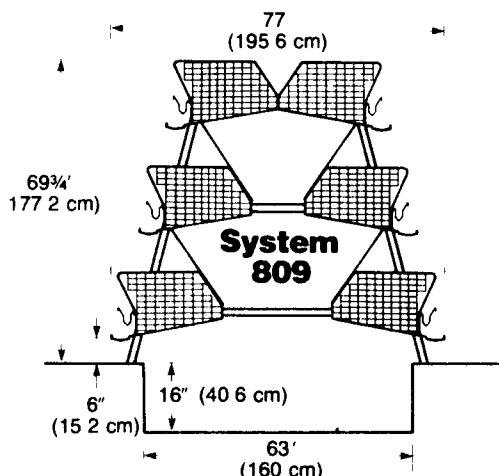

DIAMOND SYSTEMS

Flat Chain System