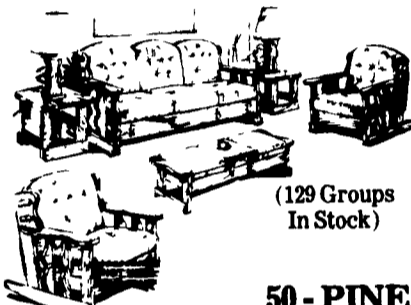

(129 Groups In Stock)

(Almost Identical) FULL SIZE, NO BULL!

6 PC. PINE GROUPS
With Party Ottoman in Antron Nylon
Reg. Retail Price $1099.95
OUR CASH PRICE **$269.00**

Same Suit in Herculon for $249.00

50 - PINE TABLES

With 4 Chairs

Reg. Retail Price $329.95

OUR CASH PRICE **$109.95**