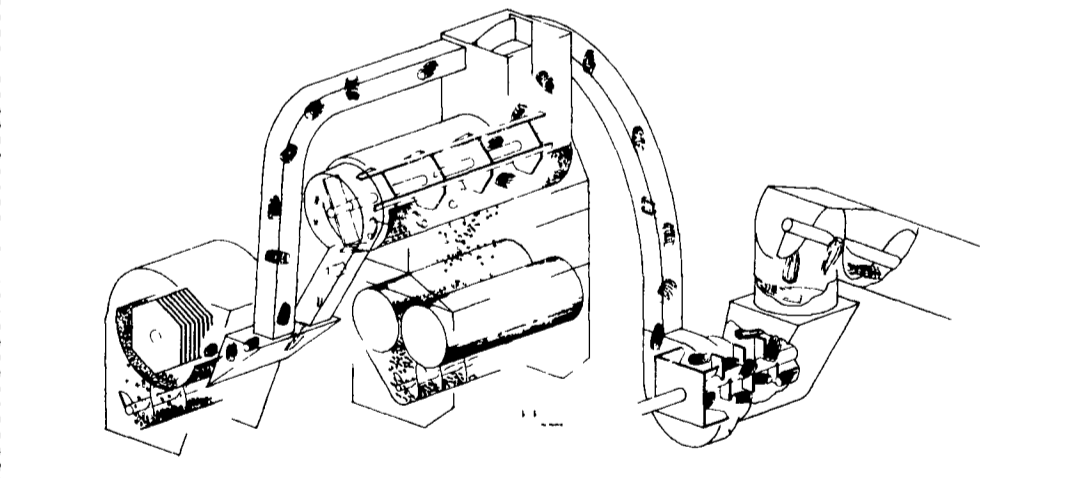

Dealers Wanted

Do you know that there are over 500,000 farm silos in use? Do you know that each one has a potential need for new filling equipment and accessories? Even-Flo is looking for dealers who want to take advantage of the sales to be made in this existing silo market. Call us and find out more about the money to be made with our reputable product line

800-428-7564 or (317) 448-1508. Even-Flo, 405 Farabee, Lafayette, IN 47905.

THE TEXTUREATOR™

Pat. Pending

WHEN YOU WON'T SETTLE FOR LESS THAN THE BEST

Kernels cracked without fines... cobs and husk ground for maximum digestibility. High quality course feed provides increased bulk, allowing animals to eat more ration and better utilize the total digestible nutrients (T.D.N.) of the grains and avoid flash heat. Feeders who change to texturized feeds get better results. Beef cattle have a higher average daily gain. Dairymen report higher grain intake and 1 to 4 point increase in butterfat tests. Texturized ear corn gives you more profit per acre over shelled corn.

TERRE HILL SILO CO. INC.
Terre Hill, PA 17581
PHONE: 215-445-6736
53 Yrs Sales Serv.
Top Unloading
Bottom Unloading

The Textureator concept combines 20" underfed Hammer Mill and 13"x30" rolls to process ear corn. The Hammer Mill or Roller Mill can be used individually, thereby giving you a choice of 3 processing options: Roller Mill for small grains and shelled corn, Hammer Mill for pulverizing, and Textureator for coarse ground ear corn — all with one point of entry.

FOR TEXTUREATOR SERVICE, CALL

Amos Riehl
MODERN MILLING CO.
Lititz, PA
(717) 442-9375

Jim Hilaman
HILAMAN MILLING
Rising Sun, MD
(301) 398-4561

• Batchmakers • Foodmobiles • Mixers • Bulk Feed Trucks • Hammer Mills • Roller Mills

Feedmobile Inc.
SALES • PARTS • SERVICE
727 Furnace Hills Pk. Lititz, PA 17543
(717) 626-2680

Call For Quotes On New Or Used Equipment Or Service For Your Existing Equipment
LEASE PLANS AVAILABLE

SADDLE UP!
To Better Equipment... Find It In Lancaster Farming's CLASSIFIEDS!

MUELLER Dairy Farm Equipment

Leading the Way With Efficient, High-Performance Products!

The HiPerForm Milk Cooling System
Mueller Fre-Heaters
The Refrigerated Receiver

Save Money and Get **FREE HOT WATER!**
The Model "D" Fre-Heater

USED TANKS AVAILABLE
AUTH. MUELLER DEALER
GEORGE M. PRIEST, JR. & SONS
RD 8, Box 142 Hagerstown, MD 21740
301-797-3921 or 301-733-6661
24 HOUR SERVICE

Calumet
THE CALUMET CO. INC. ALTOONA, PA

NEW LIQUID MANURE EQUIPMENT FOR SALE OR LEASE

- Spreader Tanks - 2250 Thru 6500 Gallons
- Vacuum Tanks - 1500 Thru 4500 Gallons
- Earthen Pit Pumps
- Vertical Shaft Pumps
- Truck Mount Tanks - 2250 Thru 4500 Gallons
- Propeller Agitator
- Replacement Vacuum Pumps- 177 Thru 353 CFM's

F. ERNEST SNOOK
RD 3, Box 84, Mifflinburg, PA 17844
PH: (717) 966-2736

"WE'RE HERE TO SERVE YOU"