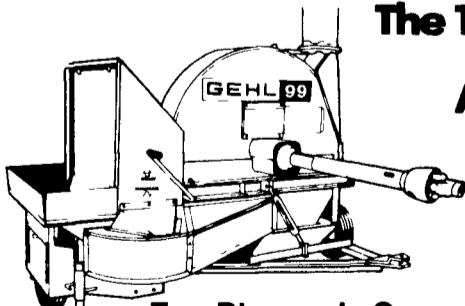

NOTICE: SPECIAL SALE ON NEW & USED QUALITY HAY MACHINES
In Stock And Ready To Work!

BRAND NEW DEMONSTRATOR - IT REALLY WORKS!

Over 10% OFF
This Machine Loves
Tangled, Heavy, Down
Crops

Cut condition and windrow up to 7'10" in even the heaviest crops with the
1080 disc mower conditioner from Gehl! Six counter rotating three knife discs
slice through your crop at up to 54 000 cuts per minute leaving your fields cut
short smooth Intermeshing rolls aggressively grab the crop yet gentle
condition it to speed drying and reduce leaf loss Stop by and see the high
speed efficient 1080 disc mower conditioner in action
Our Regular Low Price Is \$9,219.00
Serial #2447
New Warranty

NOW ONLY..... \$7,997.00

**Hurry! Now Is The Time To Own
The Top Of The Line!**

**A GOOD USED
GEHL 99
FORAGE
BLOWER**

Two Blowers In One.
Silo Bottlenecks Stop With
Optional Heavy Duty PTO Shaft.
3 To Choose From... Ready
For Delivery