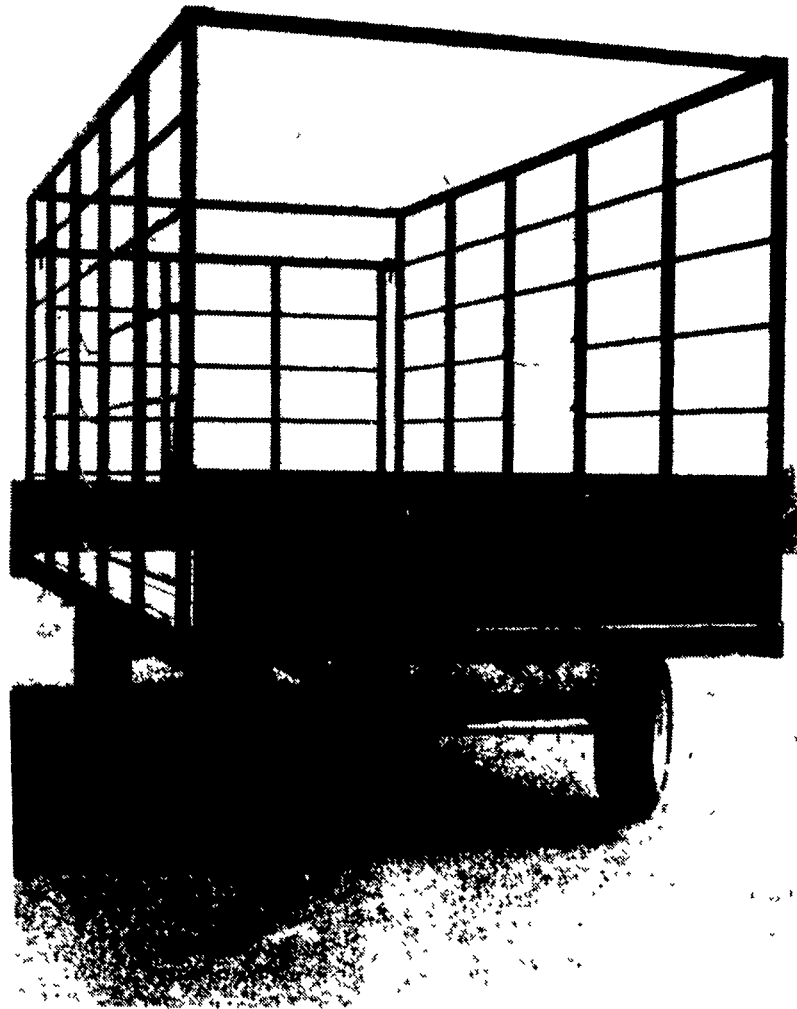

FARM-BILT...

Like No Other Bale Wagon To Haul Hay!
**CHECK THESE FEATURES AGAINST
 ANY OTHER BALE WAGON —
 YOU'LL FIND OURS IS THE BEST!**

- ...Eight foot wide inside by Eighteen feet long.
- ...Rugged square steel tubing.
- ...Fold down front gate w/diamond plate platform.
- ...Swing-out tailgate.
- ...Unload from side, front or rear.
- ...Solid oak floor.
- ...Eight ton running gear w/universal bearings.
- ...With New 9.5Lx15 tires.
- ...Backed by Hooper Parts and Service.

Also Available in 22 Foot Length.

Call Toll Free For Price:

(717 & 215) 800-732-0017

(301, 302, 609 & 201) 800-233-0165

KRAUSE ROCKFLEX DISK SPECIALS

KRAUSE MODEL 1924
 21 Ft. Cut, 135 Lbs. Per Blade
 Flex-Wing, Rock-Flex Gangs
\$9,800

KRAUSE MODEL 1921
 18 Ft. 6" Cut, 140 Lbs. Per Blade
 Flex-Wing, Rock-Flex Gangs
\$8,900

We Have A Limited Supply At These "Rock-Bottom" Prices.
 Call Today. Don't Delay.

Krause 1900 Disc

THE DISK THAT LOVES ROCKS