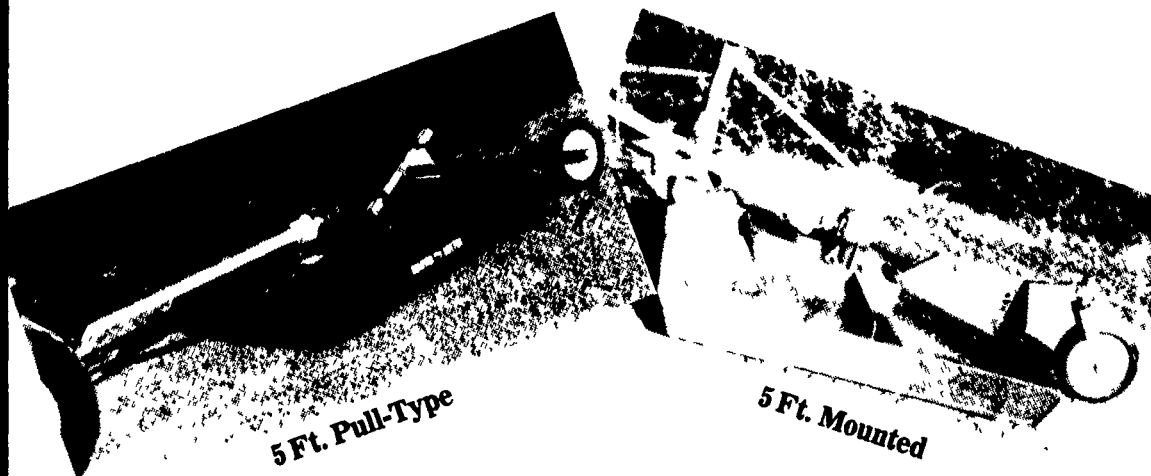

FARM-BILT...

Like No Other Bale Wagon To Haul Hay!
**CHECK THESE FEATURES AGAINST
 ANY OTHER BALE WAGON —
 YOU'LL FIND OURS IS THE BEST!**

- ...Eight foot wide inside by Eighteen feet long.
- ...Rugged square steel tubing.
- ...Fold down front gate w/diamond plate platform.
- ...Swing-out tailgate.
- ...Unload from side, front or rear.
- ...Solid oak floor.
- ...Eight ton running gear w/universal bearings.
- ...With New 9.5Lx15 tires.
- ...Backed by Hooper Parts and Service.

KRAUSE MODEL 1921
 18 Ft. 6" Cut, 140 Lbs. Per Blade
 Flex-Wing, Rock-Flex Gangs
\$8,900

We Have A Limited Supply At These "Rock-Bottom" Prices.
 Call Today. Don't Delay.

Krause 1900 Disc

THE DISK THAT LOVES ROCKS

MASTER KUTTER

The Lancaster County Made Rotary Cutters

ECONOMY CUTTERS BUILT FOR DURABILITY

PART SMART

Heavy Duty
**KNIFE
 SECTION**
 Serrated Edge
SALE
.49¢

M22831
 826922C1

**CUTTERBAR
 ASSEMBLY**
 7 ft.
 MA22837-K
 482380R92
 List \$68.71
SALE
\$55.25