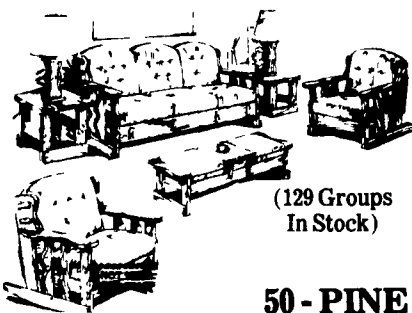

(129 Groups In Stock)

(Almost Identical) FULL SIZE, NO BULL!

6 PC. PINE GROUPS

With Party Ottoman in Antron Nylon

Reg. Retail Price $1099.95

OUR CASH PRICE

$269.00

Same Suit in Herculon for **$249.00**

50 - PINE TABLES With 4 Chairs

Reg. Retail Price $329.95

OUR CASH PRICE

$109.95