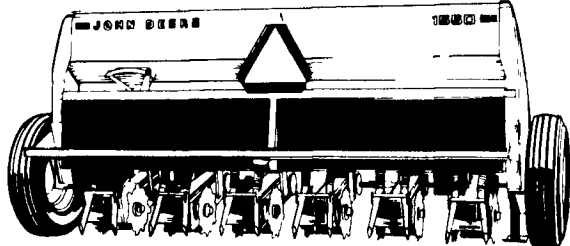

Max-Emerge* planters assure accurate depth and good seed/soil contact
 Do a lot of things right and you'll get a good stand at the right population in corn and bean crops. Max-Emerge planters are designed to help you do a lot of things right.
 Check out depth-gauging wheels that hug the opener disks. Tru-Vee openers that accurately shape the seed trench, and angled wheels that firm soil around instead of over the seed.

John Deere's patented rotary hoe design makes it the #1 tool for breaking crusts that threaten your crop
 Rigid or folding John Deere 400 Rotary Hoes offer a patented design that shatters crusts and knocks out small weeds. That's why they're the number one seller

JD 415 ROTARY HOE
 15 Ft.
\$2490⁰⁰

Unmatched corn heads

Boost beef profits

Dependable wagons

Team a production-boosting corn head from 4 to 12 rows with a Titan
 The legendary 40 Series Corn Heads are a perfect match for our Titan combines
 These corn heads offer unmatched performance and reliability that provides the type of harvesting results you demand

JD 443 CORN HEAD \$9960⁰⁰
 4 Row Narrow

Renovate pasture in one pass with this Powr-Till™ seeder
 Increasing pasture forage will let you carry more cattle on your pasture. This 1550 Powr-Till Seeder makes it a one-pass operation. Ask us for full details on its renovation capabilities