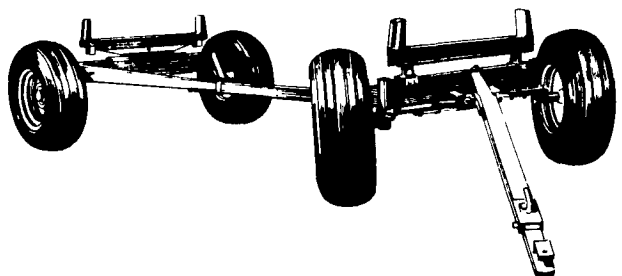

Put dependable John Deere wagon gear into your harvesting lineup
John Deere wagon gear is built with the extra strength and dependability you need, whether you are using it in the field or around the yard

JD 1065 - A Running Gear 7 Ton With Adjustable Tongue Less Wheels & Tires
$810⁰⁰

STORE HOURS
Mon. Tues. Wed 7-5
Thurs. Fri 7-9
Sat 7-4
Parts 717-354-4191
Sales 717-354-4731
Service 717-354-8004

Since 1890
110 S. Railroad Ave
New Holland, PA 17557

OPEN THURSDAY AND FRIDAY UNTIL 9 P.M.

ABC GROFF, INC.