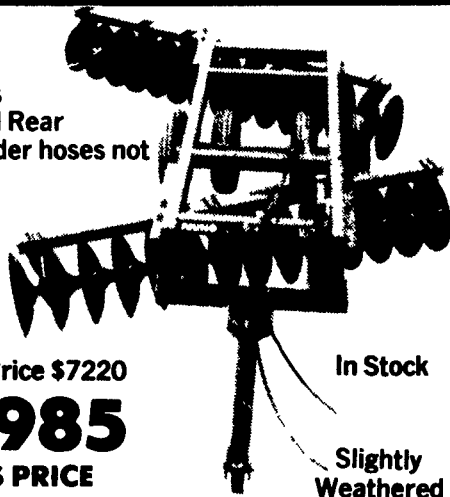

ONLY ONE AT THIS PRICE!

1. 26" Smooth Type Blades
   - 10 1/2" Spacing Front and Rear
   - 12' Cutting Width (Cylinder hoses not included)
2. Serial #020372

**IN STOCK -
SETUP & READY
TO GO!**

Reg. Price $7220

**YOUR PRICE
F.O.B. Our Lot $4,985**

LAST ONE AT THIS PRICE

**NEW RHINO
MODEL 167
HEAVY DUTY
OFFSET DISK**

**LOOK AT THIS! Heavy, Heavy Duty Rhino
200 Series 10'2" Cut**

DOUBLE OFFSET TRANSPORT DISK HARROW

- Rock Flex Bearing Hangers
- 4 Transport Wheels
- Weight - 5,821 Pounds
- Reg. Price $6,953

SPECIAL SALE PRICE $5,931

NEW CHISEL PLOWS YOU CAN AFFORD

2 Bar & 3 Bar Models In Stock

- 5 Shank, 32" Hi-Clearance
  2 Bar Spring Shank w/
  Curved Shovels . **SALE PRICE $798**

- 7 Shank 32" Hi-Clearance
  3 Bar Spring Shank w/
  Curved
  Shovels . . . . . **SALE PRICE $1,175**

**IN STOCK!
All Units Have
3 Pt. Hookup**

**F500
FORD TRUCK**

- 1969 Model w/17,000
  GVW
- 330 V-8, Recently Re-
  built 4 Speed Trans.
- 7.50x20 Mud & Snow
  Tires, Approx. 50%
  Tread
- 8"x13' Steel Bed w/
  Tool Box & Stake
  Pockets

**ONLY
$2,300**

**DUAL WHEELS
IN STOCK**

Just Name Your Size At Very
Reasonable Prices
**CLAMP ON DUAL
WHEELS IN STOCK**