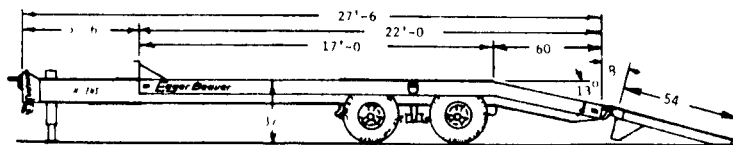

NEW MODEL HA20

20 Ton, Hi-Capacity, Air Brakes, 8.25R15 G Michelin
Radial Tires

Reg. List Price Setup $12,695

**DISCOUNT SALE OFFER
ONLY... $8,950
Plus F.E.T.**

**SPECIAL...
BRAND NEW 6
TON ELECTRIC
WHEEL WAGON
RUNNING GEARS**

Knocked Down Less
Tires w/8x15 Rims,
Regular Standard
Tongue (Non-
Adjustable), 6 Bolt
Wheels

Reg. Price $705
**SALE
PRICE $529**

BINKLEY & HURST BROS., INC.

133 Rothsville Station Road, Lititz, PA 17543

Located 1/2 Mile North of Rothsville

PH: 717-626-4705

Hours: Mon.-Fri. 7 AM - 5 PM; Sat. 7 AM - 11:30 AM; Sun. Closed - Lord's Day