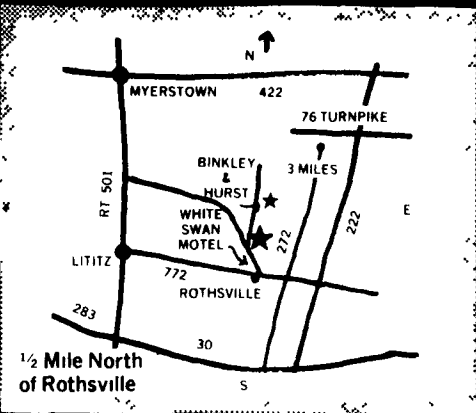

MONTH

**' Is With
R PRICES**