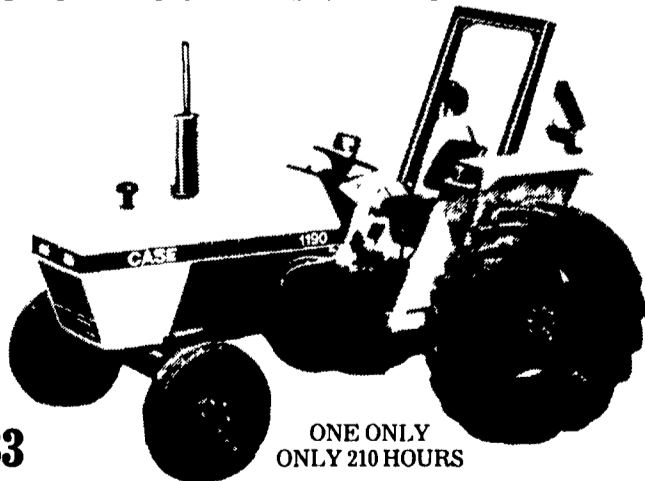

Factory List Price Over
$15,584

YOUR ONE ONLY
PRICE $7,983
(rollbar not included)

ONE ONLY
ONLY 210 HOURS

NOTICE: PAY CASH & GET OVER $500 OFF THIS PRICE!

ALL TRACTOR PRICES IN
THIS AD ARE NEGOTIABLE
WITH FULL CASH
PAYMENT