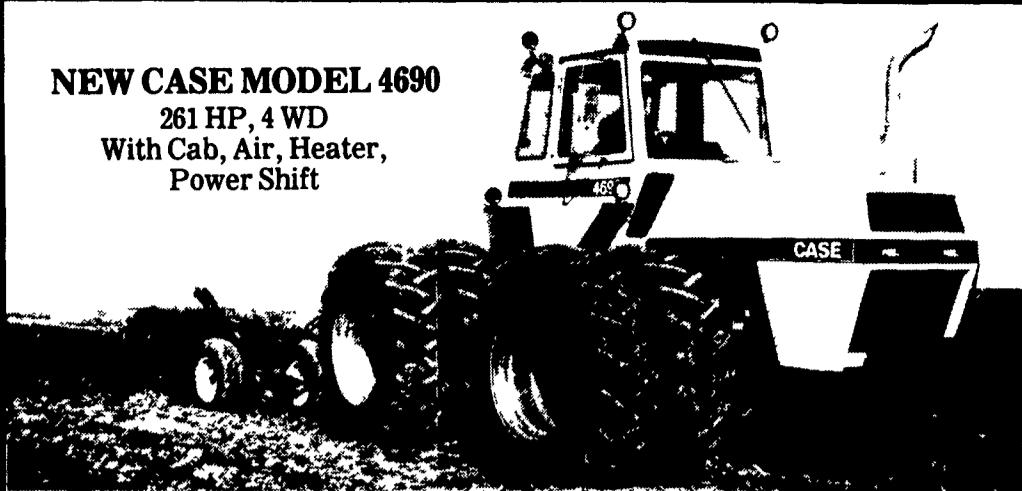

NEW CASE MODEL 4690
261 HP, 4 WD
With Cab, Air, Heater,
Power Shift

Equipped With Case Solid Frame Crab Steering, Which Is Very Important If You Have Hills. 4 Way Steering Is Operated Very Easily With An Electronic Toggle Switch, Which Also Allows You To Operate As A 2 Wheel Drive Steering System. Also Has 20.8x34 Tires, Electronic Activated 3 Pt. Hitch w/Draft Action, Quick Coupler Quick Hitch, 4 Hydraulic Sets, 1000 RPM PTO, Deluxe Custom Interiors, Tilt Hood For Easy Service.

You Must Come And See To Appreciate

Factory List \$99,479

BUT GET THIS BEAST FOR ONLY \$49,957 — Dual Wheels Not Included, But Available
AND 8.8% Financing OR Waiver of Finance
OR A BIG CASH DISCOUNT NOW!

The Time Is Right - Great Quality & Your Offer May Get Together Now!

BRAND NEW CASE 1594 DIESEL

Powered w/85 HP 6 Cyl. Engine
Equipped w/Cab, Air Conditioning,
Heater & Power Shift

You Get: Twin Hyd. Outlets,
Reversible 540-1000 PTO Shaft.
Tractor Priced Is 2 Wheel Drive
Only Over 20 GPM Hydraulics
(Front Wheel Drive Extra)

YOUR DISCOUNTED
BUYING PRICE \$12,850
Plus You Get 8.8% Financing
OR A Waiver of Finance

IDEAL FOR THE SMALL FARMER!
LIKE NEW CASE MODEL 1190 DIESEL

43 HP w/12 Speed Syncro
Trans., Hyd. Remote,
13.6x28 Rear Tires, 540
Independent PTO, 3 Pt.
Hitch.